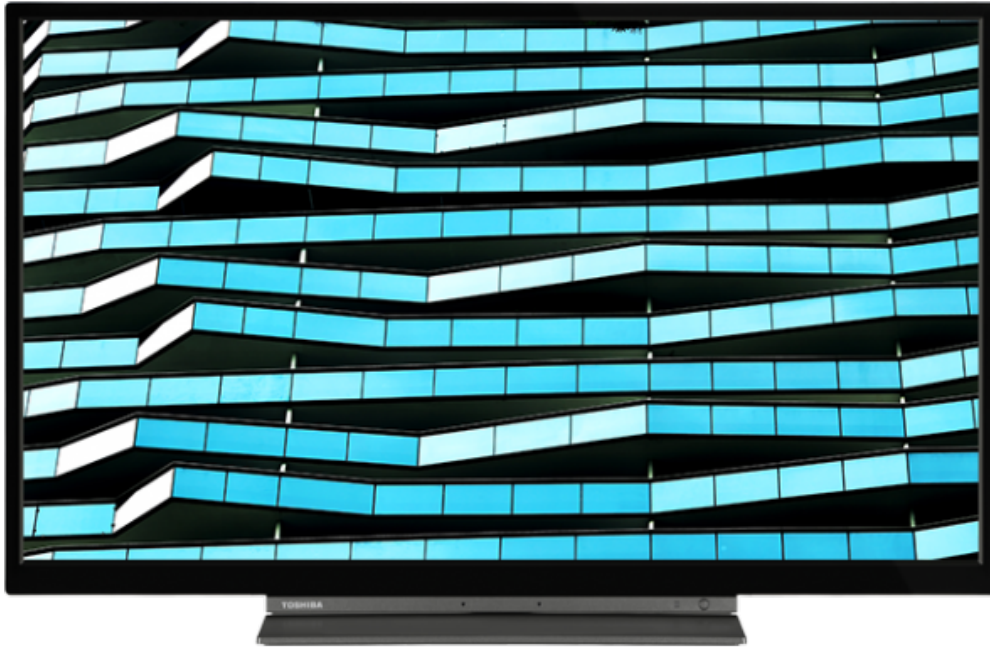

TOSHIBA

LK3C Series

43LK3C63DB

EAN: 5055862337370

alexapoweredby | built-in

SECURE
SMART TV

NETFLIX

prime video

SCREEN SHARE

HDR 10

dts HD

Dolby Audio

1080p FULL HD

Discover picture perfect on-screen imagery with a Toshiba Full HD TV. With a 1080p screen resolution, you can enjoy pinpoint sharp clarity as well as incredible image detail and vibrancy of colour.

DISPLAY

Screen Size (inch / cm)	43" / 108cm
Panel Type	Direct Back Light (DLED)
Resolution	FHD (1920 x 1080)
Brightness	300

SOUND

Dolby Audio™	Yes
Audio Output Power (RMS)	2x8W
Speaker Type	Down Firing
Internal Subwoofer	No
DTS	Yes
Equalizer	5 band
Onkyo	No