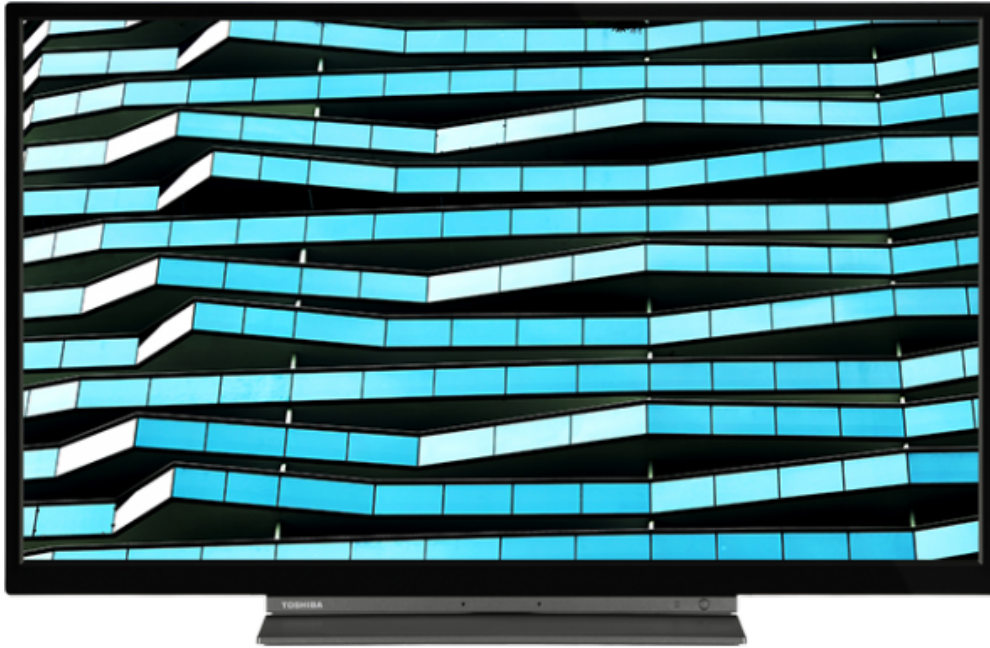

# TOSHIBA

## LK3C Series

32LK3C63DB

EAN: 5055862338292

alexapoweredbyamazon | built-in

**SECURE**  
SMART TV

**NETFLIX**

prime video

**SCREEN SHARE**

**HDR 10**

**dts HD**

**Dolby Audio**

**1080p FULL HD**

Discover picture perfect on-screen imagery with a Toshiba Full HD TV. With a 1080p screen resolution, you can enjoy pinpoint sharp clarity as well as incredible image detail and vibrancy of colour.

## DISPLAY

Screen Size (inch / cm)	32" / 80cm
Panel Type	Direct Back Light (DLED)
Resolution	FHD (1920 x 1080)
Brightness	250