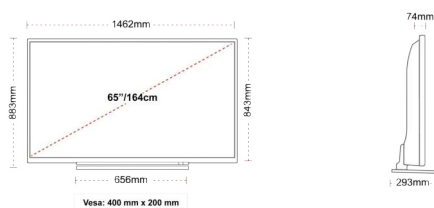

### SIZE

## DISPLAY

Screen Size (inch / cm)	65" / 164cm
Panel Type	Direct Back Light (DLED)
Resolution	Ultra HD (3840 x 2160)
Brightness	350

## MECHANICAL

Boxed dimensions (mm)	1620 x 165 x 995
Dimensions with stand (mm)	1462 x 293 x 883
Dimensions without Stand (mm)	1462 x 74 x 843
Gross Weight (kg)	31
Net Weight (kg)	24
VESA (Wall mount) WxH	400mm x 200mm
Screw Size	M6