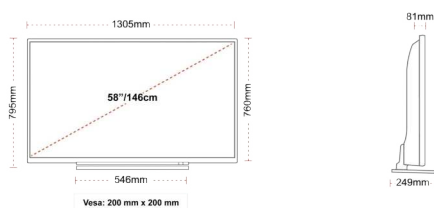

DISPLAY

Screen Size (inch / cm)	58" / 146cm
Panel Type	Direct Back Light (DLED)
Resolution	Ultra HD (3840 x 2160)
Brightness	350

SOUND

Dolby Audio™	Yes
Audio Output Power (RMS)	2x10W
Speaker Type	Down Firing
Internal Subwoofer	No
Sound Modes	Music, Movie, Speech, Classic, Flat, User
DTS	No
Equalizer	5 band
Onkyo	No

MECHANICAL

Boxed dimensions (mm)	1430 x 154 x 899
Dimensions with stand (mm)	1305 x 249 x 795
Dimensions without Stand (mm)	1305 x 81 x 760
Gross Weight (kg)	22
Net Weight (kg)	17,5
VESA (Wall mount) WxH	200mm x 200mm
Screw Size	M6