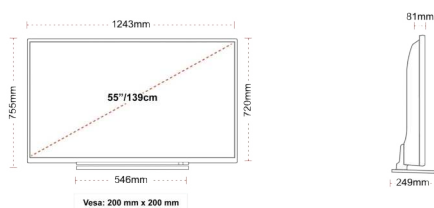

DISPLAY

Screen Size (inch / cm)	55" / 139cm
Panel Type	Direct Back Light (DLED)
Resolution	Ultra HD (3840 x 2160)
Brightness	350

SOUND

Dolby Audio™	Yes
Audio Output Power (RMS)	2x10W
Speaker Type	Down Firing
Internal Subwoofer	No
Sound Modes	Music, Movie, Speech, Classic, Flat, User
DTS	No
Equalizer	5 band
Onkyo	No

MECHANICAL

Boxed dimensions (mm)	1369 x 154 x 860
Dimensions with stand (mm)	1243 x 249 x 755
Dimensions without Stand (mm)	1243 x 81 x 720
Gross Weight (kg)	21
Net Weight (kg)	16
VESA (Wall mount) WxH	200mm x 200mm
Screw Size	M6