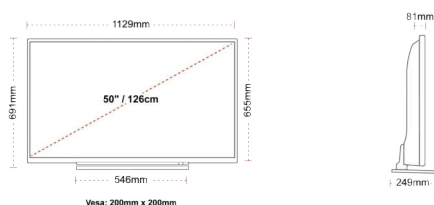

### SIZE

## DISPLAY

Screen Size (inch / cm)	50" / 126cm
Panel Type	Direct Back Light (DLED)
Resolution	Ultra HD (3840 x 2160)
Brightness	350

## MECHANICAL

Boxed dimensions (mm)	1215 x 154 x 780
Dimensions with stand (mm)	1129 x 249 x 691
Dimensions without Stand (mm)	1129 x 81 x 655
Gross Weight (kg)	16,5
Net Weight (kg)	12,5
VESA (Wall mount) WxH	200mm x 200mm
Screw Size	M6