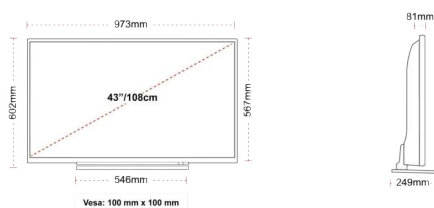

### SIZE

## DISPLAY

Screen Size (inch / cm)	43" / 108cm
Panel Type	Direct Back Light (DLED)
Resolution	Ultra HD (3840 x 2160)
Brightness	265

## MECHANICAL

Boxed dimensions (mm)	1085 x 154 x 710
Dimensions with stand (mm)	973 x 249 x 602
Dimensions without Stand (mm)	973 x 81 x 567
Gross Weight (kg)	13,5
Net Weight (kg)	9,5
VESA (Wall mount) WxH	100mm x 100mm
Screw Size	M4