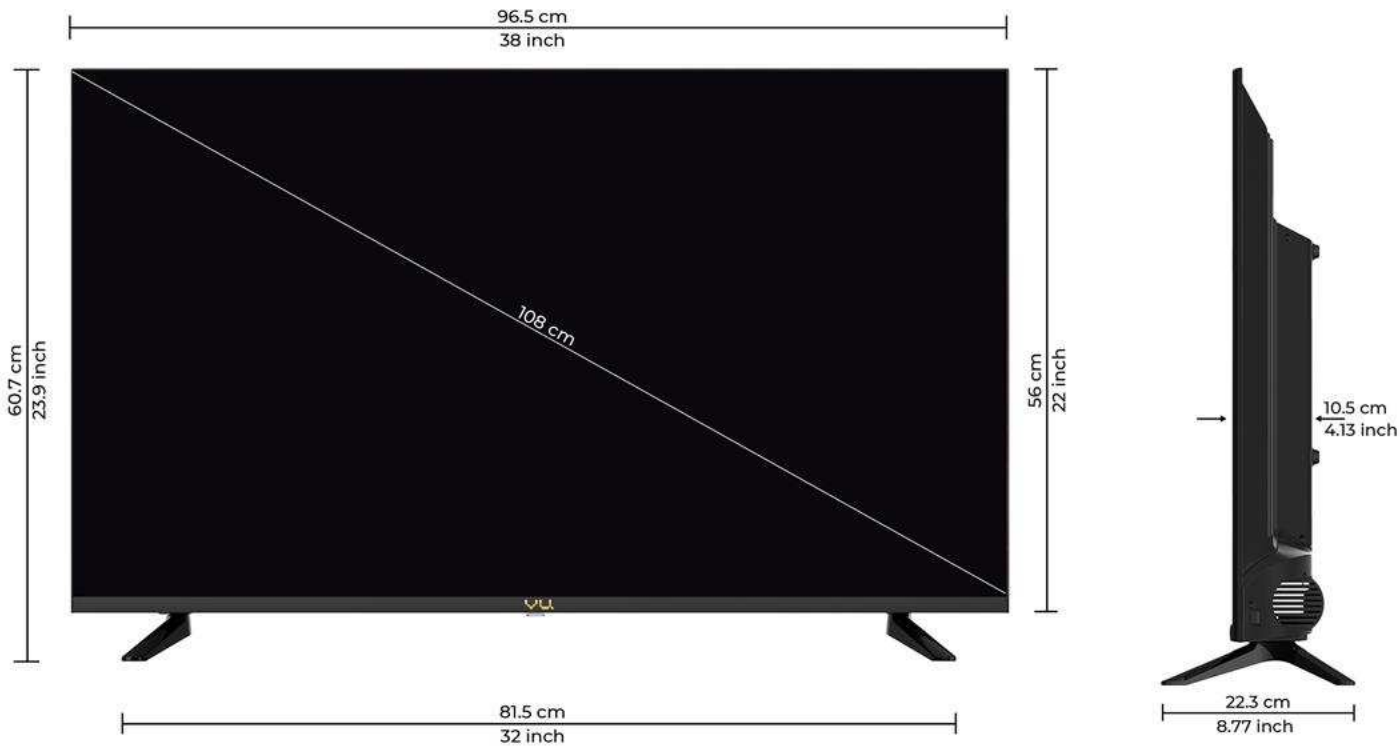

Weight Including base : 6.8Kg
Weight Without base : 6.7Kg

Vu Cinema TV 2024 55" - ₹55,000 (MRP)

Weight Including base : 10.2Kg
Weight Without base : 10.1Kg

Vu CINEMA TV

4K UHD Smart TV

43CINEMA (108cm) | 55CINEMA (139cm)

Vu Cinema TV

Specifications

Display

Screen Size cm/inch	(43) 108cm (55) 139cm
Model Number	(43) 43CINEMA (55) 55CINEMA
Resolution & Backlight Source	3840 x 2160, DLED
Panel Type	IPS
Brightness	400 Nits
High Dynamic Range	HDR10, HLG
Dynamic Contrast	YES
Color	10-Bit
Noise Reduction	Digital & MPEG Noise Reduction
Game Mode	YES
Picture Mode	Vivid, APS Mode, Cinema, Cricket, Game, Standard

Other Features

Processor / GPU	Quad Core / G31
Storage / DDR RAM	8GB / 1.5GB
Digital media player content	YES (Music/ Video/ Photos)
DMP File allocation table	FAT / FAT32 / NTFS
TV Bezel Color (Front bezel, rear, stand)	Black/ Black/ Black
Speaker Type	Tube Speaker Design
Design Type	3 Side Bezel Less Design
Supply range [Voltage / Frequency]	100V ~ 240V AC 50/60Hz
Standby Power consumption	0.5W
Power Consumption	(43) 112Watt (55) 182Watt

Dimensions

Dimensions with stand (WxHxD) in mm	(43) 965 x 607 x 223 (55) 1227 x 772 x 240
Dimensions without stand (WxHxD) in mm	(43) 965 x 560 x 105 (55) 1227 x 705 x 120
Net weight in Kg. (with stand)	(43) 6.8 Kg (55) 10.2 Kg
Net weight in Kg. (without stand)	(43) 6.7 Kg (55) 10.1 Kg