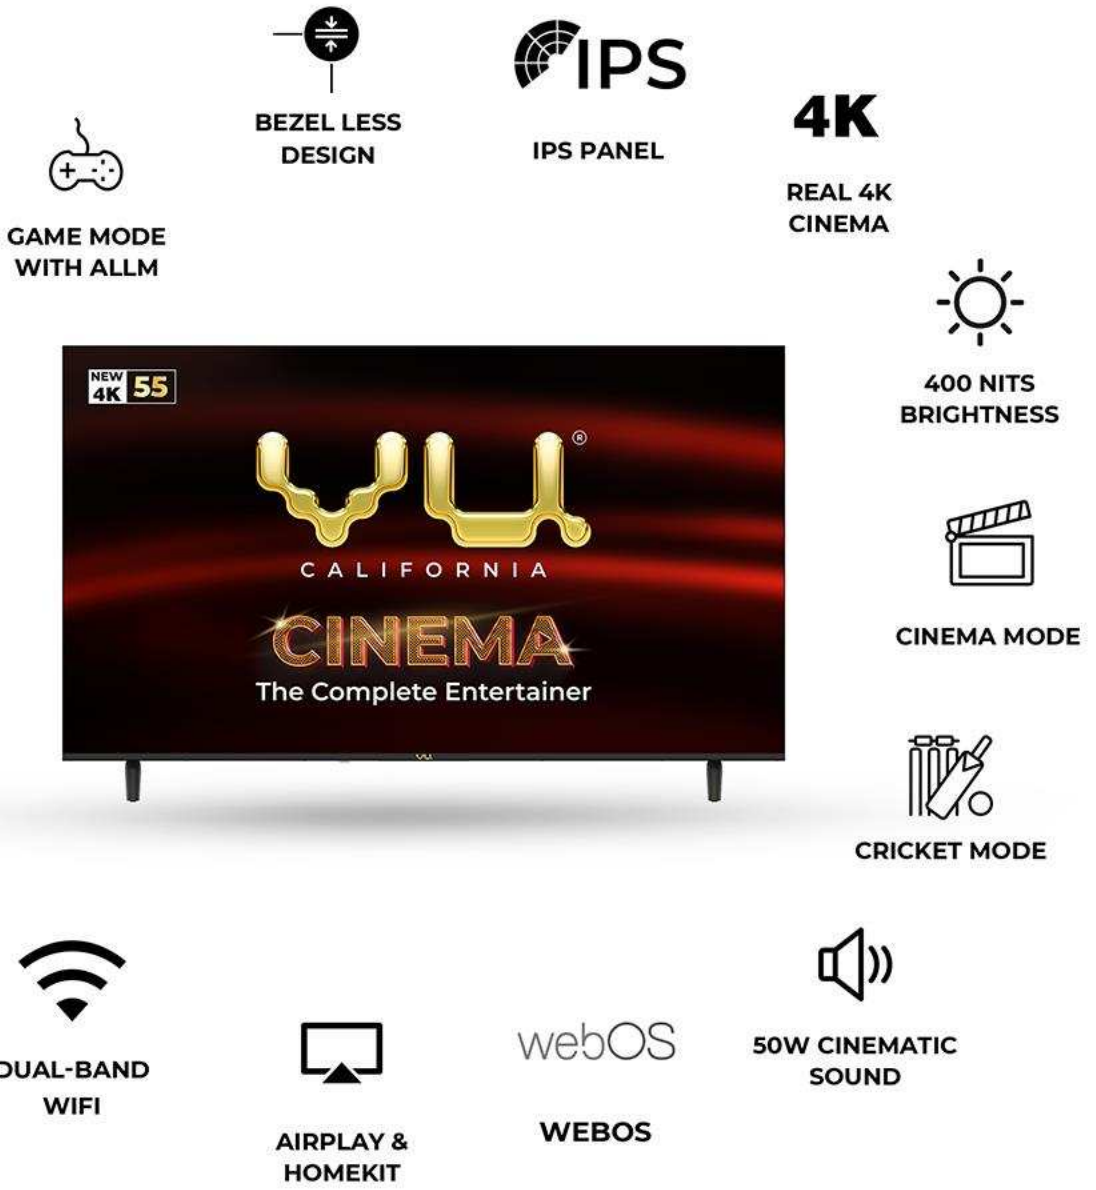

Vu Cinema TV 2024 55" - ₹55,000 (MRP)

Weight Including base : 10.2Kg
Weight Without base : 10.1Kg