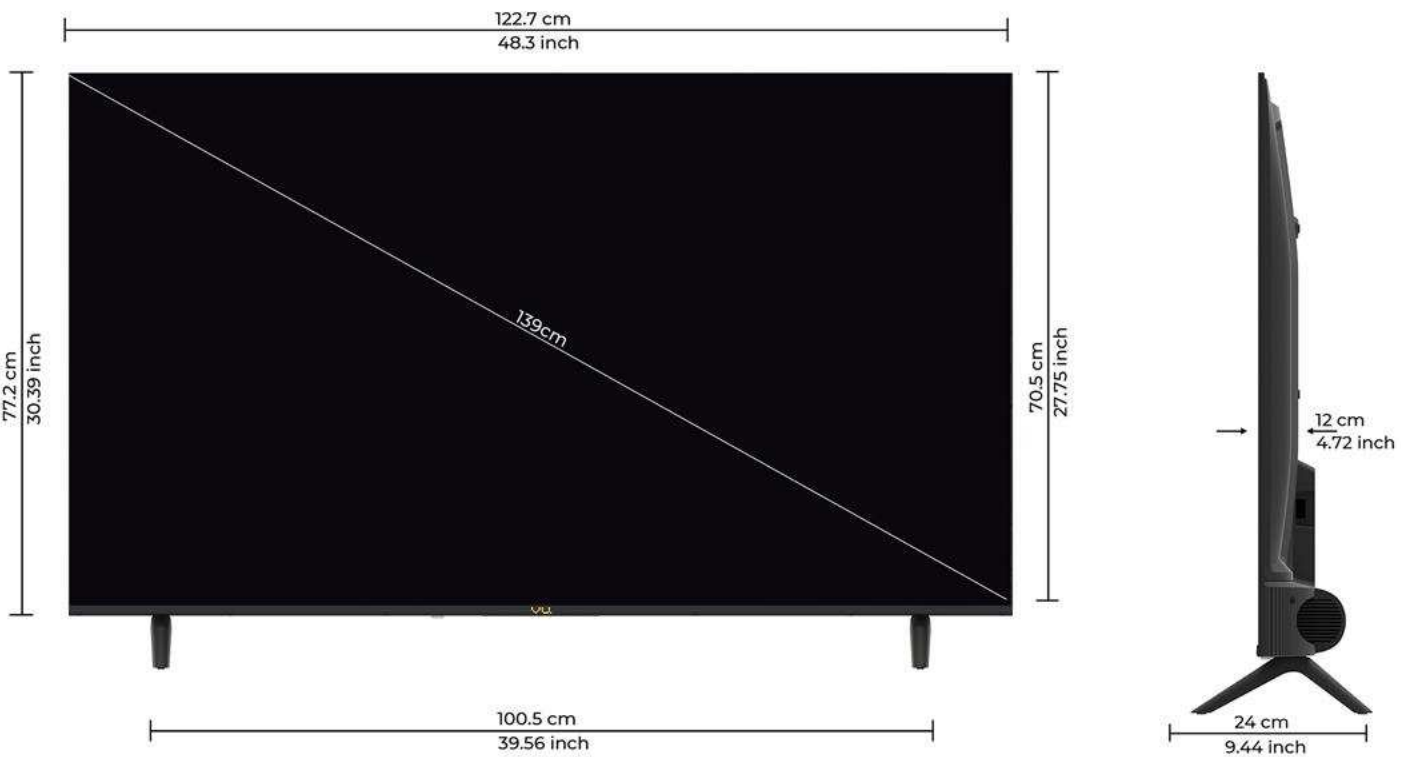

Weight Including base : 6.8Kg
Weight Without base : 6.7Kg

Vu Cinema TV 2024 55" - ₹55,000 (MRP)

Weight Including base : 10.2Kg
Weight Without base : 10.1Kg

Vu CINEMA TV

4K UHD Smart TV

43CINEMA (108cm) | 55CINEMA (139cm)

Vu Cinema TV

Specifications

Display

Screen Size cm/inch	(43) 108cm (55) 139cm
Model Number	(43) 43CINEMA (55) 55CINEMA
Resolution & Backlight Source	3840 x 2160, DLED
Panel Type	IPS
Brightness	400 Nits
High Dynamic Range	HDR10, HLG
Dynamic Contrast	YES
Color	10-Bit
Noise Reduction	Digital & MPEG Noise Reduction
Game Mode	YES
Picture Mode	Vivid, APS Mode, Cinema, Cricket, Game, Standard

Dimensions

Dimensions with stand (WxHxD) in mm	(43) 965 x 607 x 223 (55) 1227 x 772 x 240
Dimensions without stand (WxHxD) in mm	(43) 965 x 560 x 105 (55) 1227 x 705 x 120
Net weight in Kg. (with stand)	(43) 6.8 Kg (55) 10.2 Kg
Net weight in Kg. (without stand)	(43) 6.7 Kg (55) 10.1 Kg