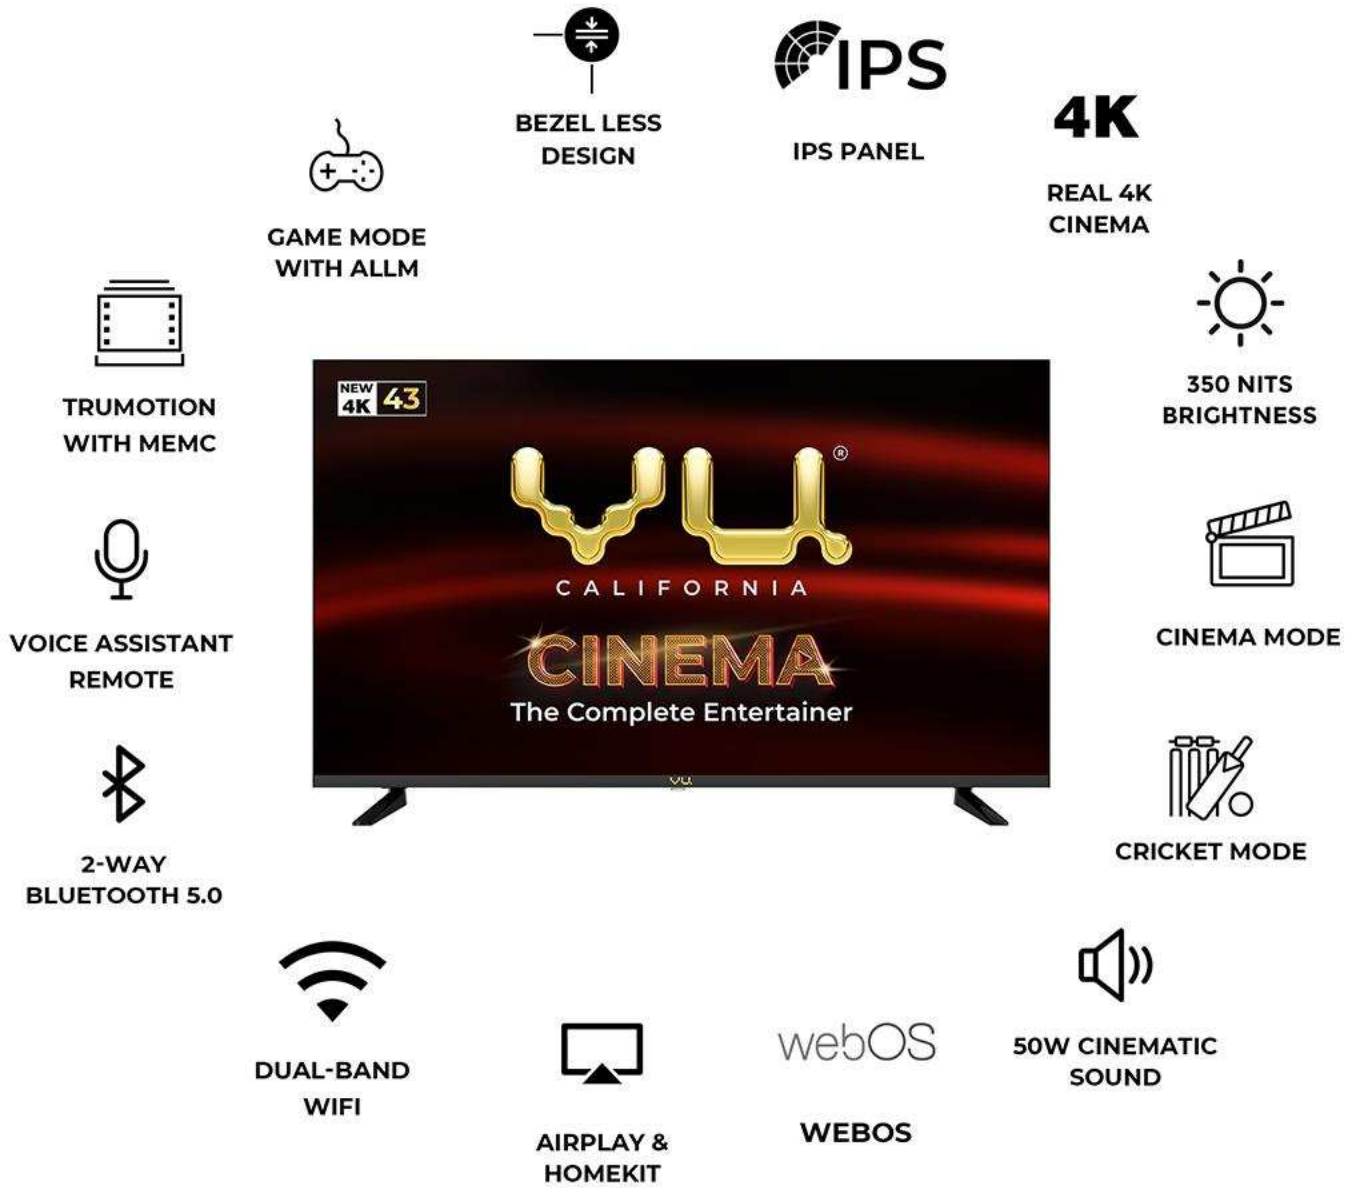

Every movie in the world at your fingertips!

Explore, engage, and enjoy
1000+ Apps with voice search
and OTT Hotkeys.

webOS

1000+ APPS
- LG WEBOS

Voice Command
with OTT Hotkeys

Vu Cinema TV 2024 43" - ₹35,000 (MRP)

OTHER FEATURES

- **Picture:** Real 4K Cinema | 400 Nits Brightness | IPS Panel | HDR Picture | TruMotion with MEMC | Cinema Mode | Cricket Mode | Game Optimizer | Game Mode with ALLM | 4K Resolution 3840 x 2160 | Panoramic Viewing | Energy Saving
- **Sound:** 50Watt Sound | Tube Speakers (Cylindrical shape) Speakers x 2nos | Dolby Sound | Cinematic Sound | Clear Voice | Sound Only Mode | Dialogue Clarity | Play Mobile Music on TV | eARC & Optical Audio out
- **Content and Software:** Web OS | Content App Store | Netflix, Prime Video, Hotstar, YouTube, Jio Cinema Licensed Apps | ThinQ AI Voice Assistant
- **Connectivity:** Apple Airplay | Wireless Casting | Bluetooth 5.0 | 2.4/5.0GHz Dual Band Wi-Fi | HDMI CEC & ARC | HDMI x 3, USB x 2
- **Design & Hardware:** 3-side Bezel Less Design | Tube Speaker | Glossy Black | Quad Core Processor | 8GB Storage | 1.5GB RAM