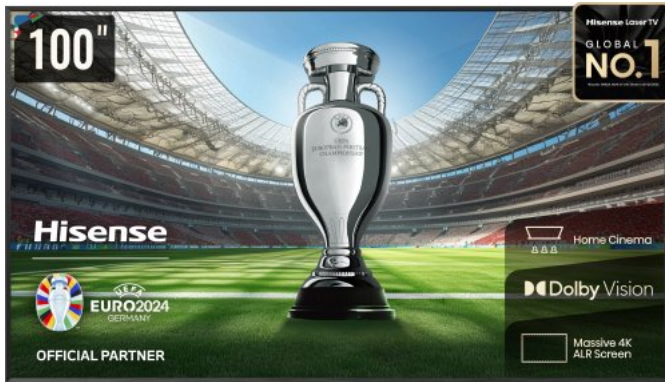

100L5HTUKD

Hisense

 100" Flexible ALR screen

 Pure Colour

 Dolby Vision-Atmos

 Go Green

 X-Fusion™ Laser Technology

Ultra Short Throw LASER TV

100L5HTUKD

Screen model mark: **HSN**

Series: **100L5H**

Type: **4K Smart Laser TV**

Frame material: **Metal**

Colour: **White/Silver**

Cabinet material: **Plastic**

Door colour: **White/Silver**

Panel aspect ratio: **16:9**

Throw ratio: **0.25**

Screen diagonal size (inch): **100 in**

Screen diagonal size (cm): **254 cm**

Resolution max.: **4K Ultra HD 3840x2160**

Wide colour gamut

Frequency: **50-60 Hz**