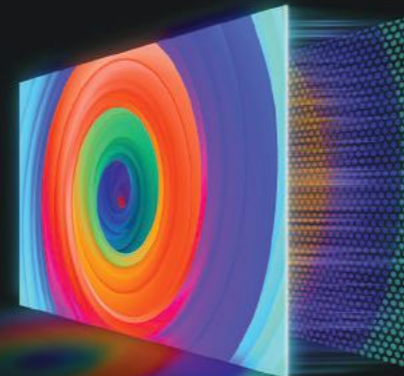

Experience Precise Reality

SKYWORTH SUE8000 uses Eco-QLED, a new generation of QD technology to improve the color of each frame accurately, restoring 1.07 billion of amazing colors.

1.07 billion Gorgeous Color, 93% DCI-P3, 47% Color Refiner