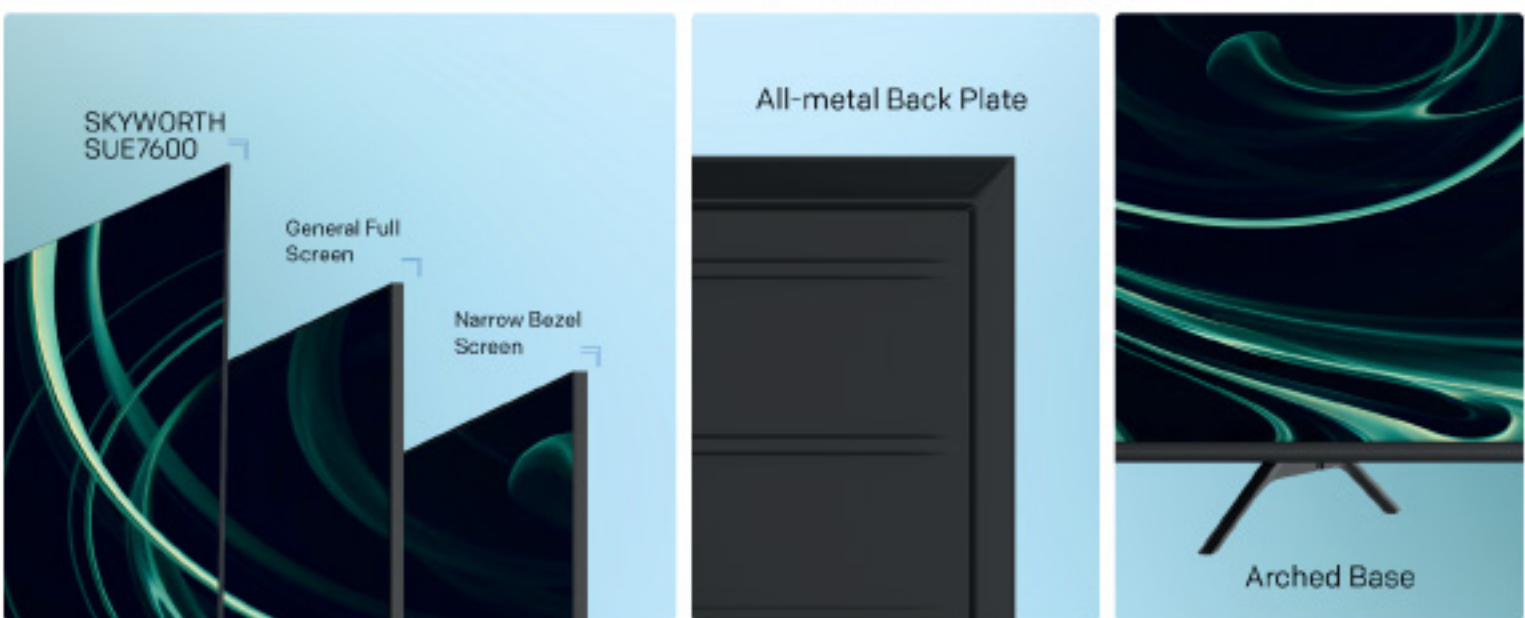

SKYWORTH
Lead the future

TOP 10 GLOBAL TV BRAND

SKYWORTH SUE7600 43" 50" 55" 65" 70" 75"
EYE CARE SERIES

PRODUCT SPECIFICATIONS

SUE7600		Display Size		43" 50" 55" 65" 70" 75"				
		Resolution		4K UHD				
		Design		Boundless Screen 4.0, All-metal Black Plate				
System	CPU	A53* 4-1.5GHz	Ecosystem	OS	Google TV	Panel	LED	
	GPU	Mali G52		Voice Function	Google Assistant		PQ Engine	Chameleon™ Extreme
	DDR	2GB		Smart Home	Home Control		Picture Quality Technology	Super Resolution/Dynamic Remodel/AI Self-Adaption/Contrast Enhancement
	Memory	16GB		Cast	Chromecast built-in	HDR10 & HLG		
	Wifi	5G+2.4G Wifi (2T2R)		APP	Google Play			
	Bluetooth	Bluetooth 5.1		Audio	Sound System	Dolby Audio & DTS Surround	Others	Eye Care
	USB Ports	2	Sound Effect		Surround			
	HDMI Ports	3						
	Portal	Google Play						