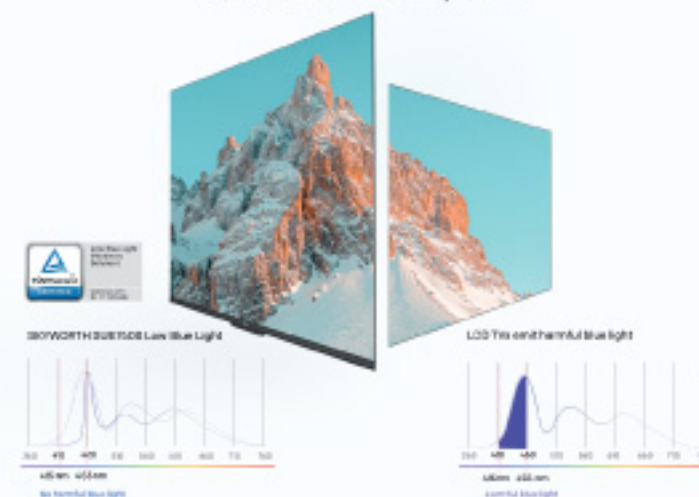

Perfect For Eye

By using special bulbs, which can effectively reduce the emission of harmful blue light in the 415nm - 455nm band, it will avoid causing discomfort and various eye illness.