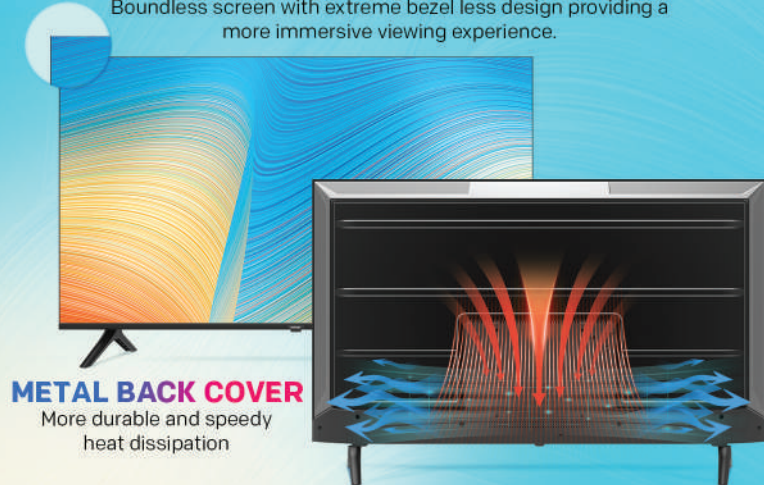

10T
VIDEOS
10GB
IMAGES
7
TUNING
MODELS

CC CAST

Wifi-free TV Cast, Screen Sharing Casting Content To The TV

40 Boundless
Screen

BOUNDLESS SCREEN 4.0

For A Immersive Viewing Experience

Boundless screen with extreme bezel less design providing a more immersive viewing experience.

METAL BACK COVER
More durable and speedy
heat dissipation

PRODUCT SPECIFICATIONS

	SUE4000	Display Size		50" 55"				
		Resolution		4K UHD				
		Design		Boundless Screen 4.0, Metal Back Cover, Integrated Bending Technology				
System	CPU	A55*4	Ecosystem	OS	Coolita 2.0	Picture	Panel	LED
	GPU	Mali G31		Voice Function	No		Picture Quality Technology	SKYWORTH PICTURE QUALITY TUNING 30+ GAME MODE SPORT MODE 4K HDR 10
	RAM	1GB		Cast	Yes			
	Memory	4GB		Apps	Youtube, Prime Video, IQIYI and more			
	Wifi	2.4G Wifi	Audio	Sound System	Dolby AUDIO	Others	Flicker Free	Low Blue Light
	Bluetooth	No		Sound Effect	Surround		Antibacterial Remote Control	
	USB Ports	2 (2.0)						
	HDMI Ports	3 (2.0)						