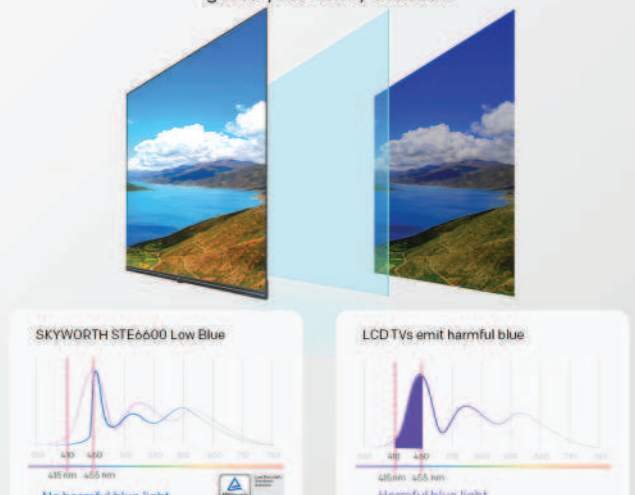

Recreate Immersive Picture Quality

SKYWORTH's unique image quality improvement technology, STE6600 uses the Trochilus Extreme Image Engine to create a more vivid and colourful picture with a greater color depth and dynamic range for an immersive picture quality experience.

Restore True Color

Equipped with the image quality improvement technology of HDR10, SKYWORTH STE6600 provides you with a fresher blooming vision.

Simplify Your TV Operation

In addition to functions of the Google system, SKYWORTH STE6600 has a unique Daily Family module to meet more needs of our consumers.

Perfect Your Viewing

SKYWORTH STE6600 adopts special bulbs, which can effectively reduce the emission of harmful blue light in the 415nm-455nm band, to better guard your family's health.

01 Kids Care

A TV Made Just for Kids