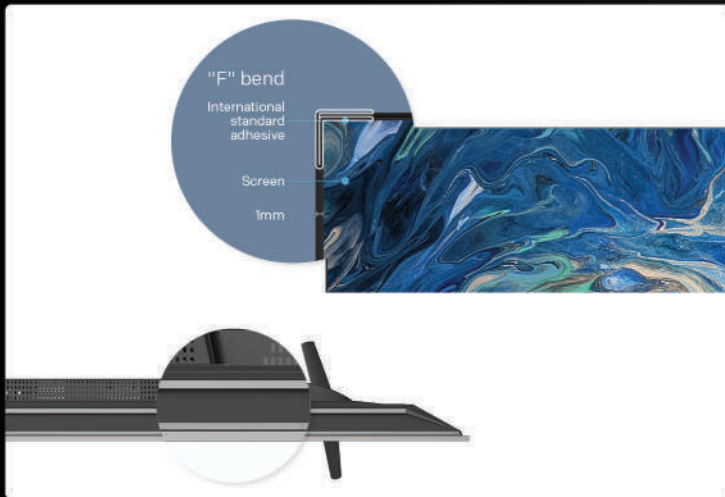

The Excellent Acoustics

Dolby Audio indulge you in multi-dimensional surround sound; just like roaming in the ocean of sound with pleasure.

Boundless Screen 4.0

Expand Your Vision

Boundless screen 4.0 and "F" shape bending design make your TV more sturdy and durable, and the ultra-high screen-to-body ratio design provides you with a larger vision.

The "F" shape bending process makes the edge width only 1mm, more than 50% lower than other models, achieving ultra-high screen ratio and dustproof effect.

More nimble and elegant

Stronger and more durable

SKYWORTH

Lead the future

Google TV

TOP GLOBAL TV BRAND

SKYWORTH STE6600 32" 40" 43"

PRODUCT SPECIFICATIONS

	STE6600	Display Size	32"	40" 43"				
		Resolution	HD	2K FHD				
		Design	Boundless Screen 4.0, All-metal Back, Butterfly Base					
System	CPU	A55*4-1.5GHz	Ecosystem	OS	Google TV	Picture	Panel	LED
	GPU	G31MP2		Voice Function	Google Assistant		Picture Quality Technology	Trochilus Extreme 2.0
	DDR	1.5GB		Smart Home	Swaiot / Google Home			Super Resolution/ Dynamic Remodel/ AI Self-Adaption/ Contrast Enhancement
	Flash	8GB		Cast	Chromecast Built-in	HDR 10		
	Wifi	5G+2.4G Wifi (2T2R)		Apps	Google Play	Game Mode		
	Bluetooth	Bluetooth 5.1		Sound System	Dolby AUDIO	Others	Flicker Free	Low Blue Light
	USB Ports	2	Sound Effect	Surround	Health Platform			