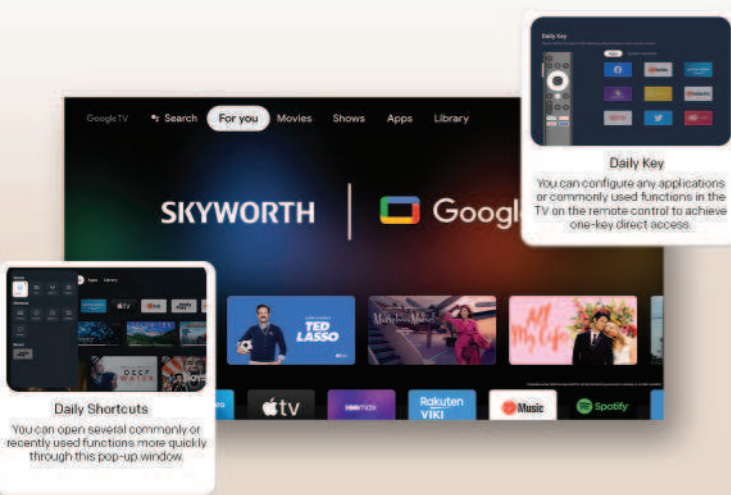

Recreate Immersive Picture Quality

SKYWORTH's unique image quality improvement technology, STE6600 uses the Trochilus Extreme Image Engine to create a more vivid and colourful picture with a greater color depth and dynamic range for an immersive picture quality experience.

Restore True Color

Equipped with the image quality improvement technology of HDR10, SKYWORTH STE6600 provides you with a fresher blooming vision.

Simplify Your TV Operation

In addition to functions of the Google system, SKYWORTH STE6600 has a unique Daily Family module to meet more needs of our consumers.