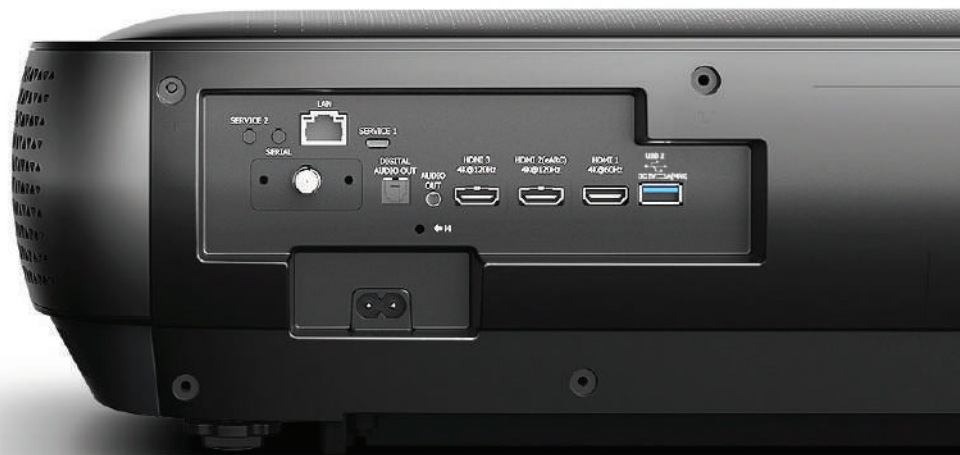

Ports

2x

HDMI 2.1 (1 with eARC)

2x

USB

1x

HDMI 2.0

1x

Digital Audio Out

1x

RF Antenna

1x

LAN Ethernet

Tech Specs

Laser Console Model | 100L9G

Physical	Dimensions	24" x 13.6" x 6.1" (LxWxH)
	Weight	24.7 lbs
	Packaged Dimensions	29.6" x 18.8x" x 12" (LxWxH)
	Packaged Weight	33.1 lbs
Picture	Projection Size	100"
	Brightness	3000 Lumens
	Resolution / Refresh Rate	4K@60Hz
	Color Space	107% BT.2020
	Contrast Ratio	1,000,000:1 (dynamic)
	HDR	HDR10, HLG, Dolby Vision
	Light Source	Red + Green + Blue Laser
	Laser Life	25,000+ Hours
	Throw Ratio	0.25:1
	Chipset	0.47" DMD
Audio	Audio Output Power	40W (Stereo)
	Surround Sound	Dolby Atmos, Dolby Digital
Smart Features	Smart TV Platform	Android TV (Google Certified)
	App Store	Google Play Store
	Streaming Services	Disney+, HBO NOW, Hulu, Prime Video, SHOWTIME, Pandora, Sling TV, YouTube
	Voice Assistant	Google Assistant
	Works With	Hey Google, Amazon Alexa
	Screen Mirroring	Chromecast
Connectivity	Wi-Fi	Yes, 802.11a/b/g/n/ac (Dual-Band)
	Bluetooth	Yes
	Wired Ethernet	Yes
Power	Power Consumption	320W
	Standby Consumption	<0.5W
	Power Supply	AC 120V, 60Hz
Ports	HDMI	2x HDMI 2.1, 1x HDMI 2.0
	HDMI ARC, CEC	1x (eARC on HDMI port 2)
	USB	1x USB 3.0, 1x USB 2.0
	RF Antenna	1x
	Ethernet (LAN)	1x
	Digital Audio Output	1x Optical
	Analog Audio Output	1x
Other Features	Noise Reduction	Yes
	Parental Controls	Yes
	Closed Caption	Yes
	Sleep Timer	Yes
	Eye Safety	Yes
	MEMC	Yes
	Remote Finder	Yes
Accessories	Remote	Yes, voice remote with backlight
	Quick Start Guide / Manual	QSG in box, Manual online
	Power Cable	Yes
	Cleaning Kit	Yes
	Warranty	2 Years
	UPC	888143012933