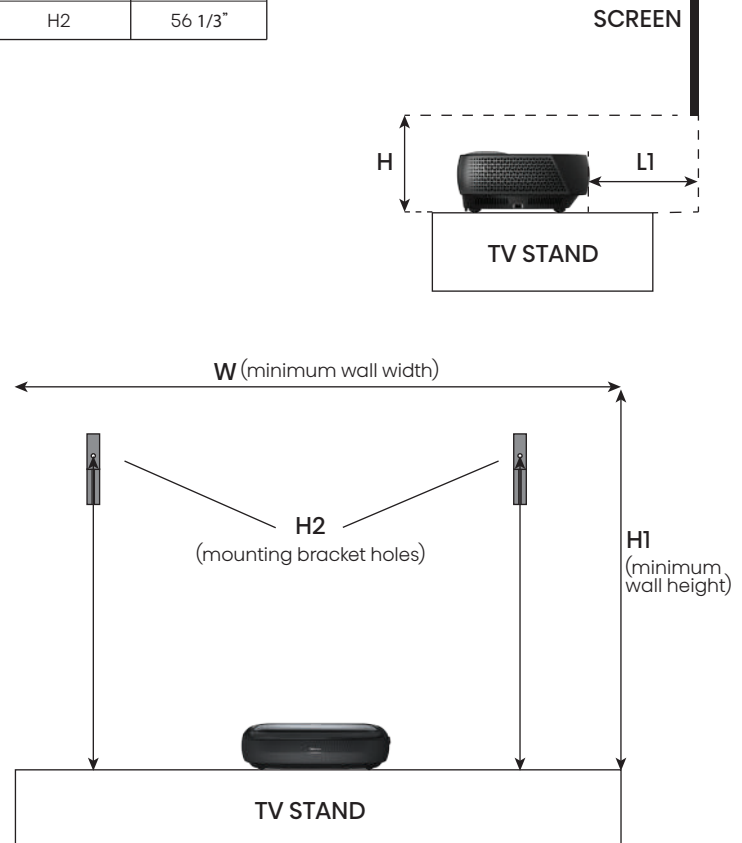

Screen Model | DLT100B

Physical	Dimensions	88.6" x 50.4" x 1.2" (WxHxD)
	Weight	25.8 lbs
Picture	Screen Size	100" diagonal
	Resolution	4K
	Gain	1.0
Features	ALR Type	Fresnel
	Scratch-Resistance	Yes
	Frame Material	Aluminum
Accessories	Picture Frame Bezel	Yes
	Install Manual	Yes
	Mounting Brackets	Yes
	Gloves & Cleaning Kit	Yes

Setup Diagrams

H	14 5/8"
L1	11 7/8"
W	>89"
H1	>70 7/8"
H2	56 1/3"

Recommended TV stand height: <20"

All product, product specifications, and data are subject to change without notice to improve reliability, function, design or otherwise.

All trademarks and logos used herein are the property of their respective owners. Copyright © 2022 Hisense USA, All rights reserved. Published May 2022.