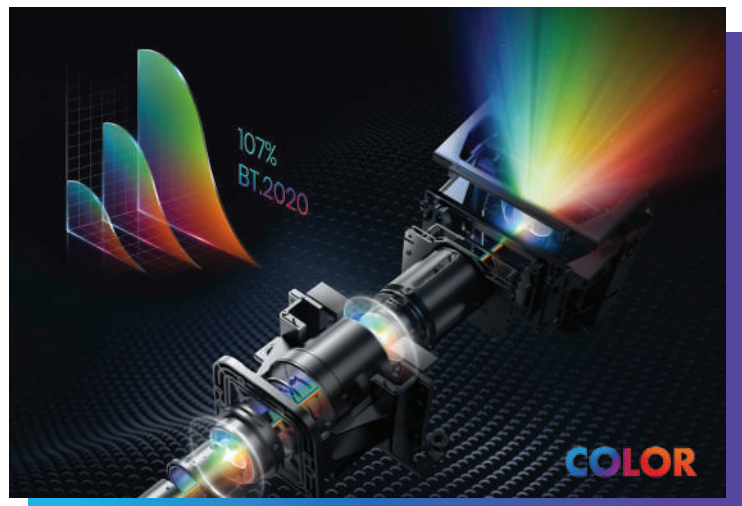

PX1

TRICHROMA
100"-120"

Triple-Laser UST Built for Home Cinema

The PX1 features the award-winning triple-laser TriChroma laser engine to achieve full coverage of the BT.2020 color space for a true-to-life picture. With Variable Focus the PX1 delivers a razor-sharp 4K image in sizes from 100 to 120-inches. And with premium features like eARC for lossless audio, Filmmaker Mode, and Auto Low Latency Mode, the PX1 is an Ultra Short Throw projector brimming with immersive entertainment potential.

3 Pure Color Lasers

TriChroma really is R, G, B-eautiful. The PX1 uses pure red, green, and blue lasers to achieve new levels of color performance, reaching 107% of the BT.2020 color space - that's color you've never seen on a display before.

107%

BT.2020 Color

1 Billion

Colors

Immersive Entertainment

Get ready to take movie night, your next streaming binge, or gaming with the boys to a whole new level. With Variable Focus the PX1 can project images from 100 to 120 inches with razor-sharp focus for maximum viewing immersion.

100" ~ 120"

Projection Size

Variable

Focus

Incredible Clarity and Contrast

4K Ultra HD produces over 8 million pixels to create extreme clarity across an extra-large projection. High Dynamic Range expands color and contrast so you can enjoy a stunningly vibrant picture with incredible depth and detail.