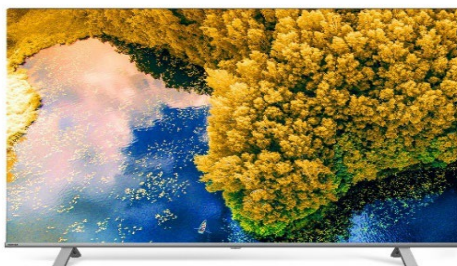

TOSHIBA

Product

Manufacturer Model

55C350LP
55C350LP

Image display

Screen size (rounded to nearest integer)	cm	139
Screen size (rounded to nearest integer)	inch	55
Display technology		LCD/ LED
Backlight source		Direct LED
Resolution (Horiz x Vert)	pixel	3840X2160
Colour depth	bit	8bit+FRC
Smooth motion rate		100
Native contrast ratio		1200 : 1
Viewing Angle (Horiz / Vert)	Degrees	178/ 178