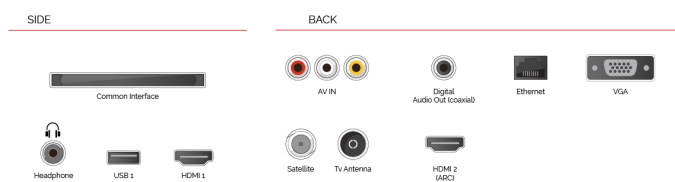

 **SOCIAL FEED**

Get social! Check and update your social media accounts while you watch TV...

HIGHLIGHTS

- ⊗ HD (High Definition) Ready
- ⊗ 2x HDMI, 1x USB
- ⊗ Smart TV
- ⊗ Internal WLAN & Bluetooth
- ⊗ USB Recording

CONNECTIONS

SIZE

DISPLAY

Screen Size (inch / cm)	24" / 60cm
Panel Type	DLED
Resolution	HD Ready (1366 x 768)
Brightness	220

SOUND

Dolby Audio™	Yes
Audio Output Power (RMS)	2x2.5W
Speaker Type	Down Firing
Internal Subwoofer	No
Sound Modes	Music, Movie, Speech, Classic, Flat, User
DTS	DTS HD + DTS TruSurround
Taajuuskorjain	5 Band
Onkyo	No

ACCESSORIES

Remote Control	Yes
Remote Control Battery	Yes
Quick Start Guide	Yes
Small Remote Control	No

VIDEO

Wide Color Gamut	No
HDR	No
Picture Modes	Dynamic, Game, Sports, Cinema, Natural, User
Dolby Vision HDR	No
TRU Flow	No
TRU Resolution	No
TRU Micro Dimming	No