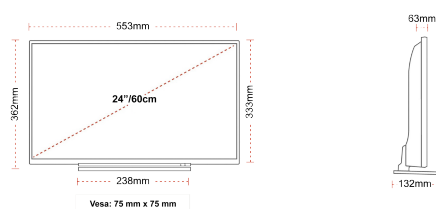

CONNECTIONS

SIZE

DISPLAY

Screen Size (inch / cm)	24" / 60cm
Panel Type	DLED
Resolution	HD Ready (1366 x 768)
Brightness	220

SOUND

Dolby Audio™	Yes
Audio Output Power (RMS)	2x2.5W
Speaker Type	Down Firing
Internal Subwoofer	No
Sound Modes	Music, Movie, Speech, Classic, Flat, User
DTS	DTS HD + DTS TruSurround
Taajuuskorjain	5 Band
Onkyo	No

MECHANICAL

Boxed dimensions (mm)	625 x 110 x 460
Dimensions with stand (mm)	553 x 132 x 362
Dimensions without Stand (mm)	553 x 63 x 333
Gross Weight (kg)	5,5
Net Weight (kg)	3,6
VESA (Wall mount) WxH	75mm x 75mm