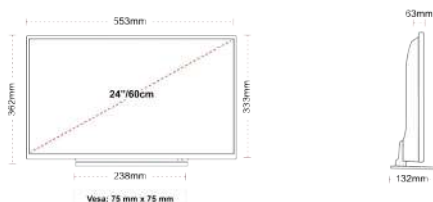

**HIGHLIGHTS**

- -
- a - RW - y
- -
- - x -G-y
- x -y S
- - -

**CONNECTIONS**

**SIZE**

**DISPLAY**

- Screen Size (inch / cm) -24" / 60cm
- Panel Type -Edge LED (ELED)
- Resolution -HD Ready (1366 x 768)
- Brightness -220

**MECHANICAL**

- Boxed dimensions (mm) -625 x 110 x 460
- Dimensions with stand (mm) -553 x 132 x 362
- Dimensions without Stand (mm) -553 x 63 x 333
- Gross Weight (kg) -6
- Net Weight (kg) -4
- VESA (Wall mount) WxH -75mm x 75mm
- Screw Size -M4