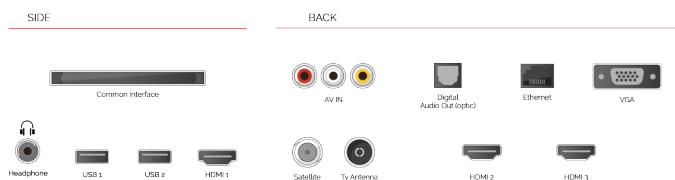

HDMI®

HIGH-DEFINITION MULTIMEDIA INTERFACE

Designed with two or more HDMI™ ports, Toshiba TVs make it easy for you to connect to multiple HD devices.

HIGHLIGHTS

- ⊗ HD (High Definition) Ready
- ⊗ 3x HDMI, 2x USB
- ⊗ Smart TV
- ⊗ Internal WLAN & Bluetooth
- ⊗ USB Recording

CONNECTIONS

SIZE

DISPLAY

Screen Size (inch / cm)	32" / 80cm
Panel Type	DLED
Resolution	HD Ready (1366 x 768)
Brightness	250

SOUND

Dolby Audio™	Yes
Audio Output Power (RMS)	2x6W
Speaker Type	Down Firing
Internal Subwoofer	No
Sound Modes	Music, Movie, Speech, Classic, Flat, User
DTS	DTS HD + DTS TruSurround
Taajuuskorjain	5 Band
Onkyo	No