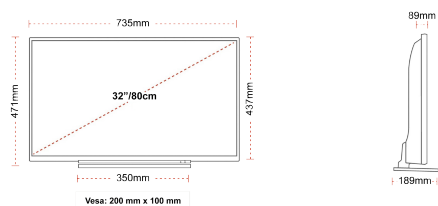

CONNECTIONS

SIZE

DISPLAY

Screen Size (inch / cm)	32" / 80cm
Panel Type	DLED
Resolution	HD Ready (1366 x 768)
Brightness	250

SOUND

Dolby Audio™	Yes
Audio Output Power (RMS)	2x6W
Speaker Type	Down Firing
Internal Subwoofer	No
Sound Modes	Music, Movie, Speech, Classic, Flat, User
DTS	DTS HD + DTS TruSurround
Taajuuskorjain	5 Band
Onkyo	No

MECHANICAL

Boxed dimensions (mm)	795 x 154 x 555
Dimensions with stand (mm)	735 x 189 x 471
Dimensions without Stand (mm)	735 x 89 x 437
Gross Weight (kg)	8
Net Weight (kg)	6
VESA (Wall mount) WxH	200mm x 100mm