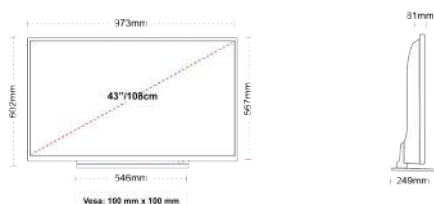

SIZE

DISPLAY

Screen Size (inch / cm)	43" / 108cm
Panel Type	Direct Back Light (DLED)
Resolution	FHD (1920 x 1080)
Brightness	300

SOUND

Dolby Audio™	Yes
Audio Output Power (RMS)	8W
Speaker Type	Down Firing
Internal Subwoofer	No
DTS	No
Taajuuskorjain	5 band
Onkyo	No

MECHANICAL

Boxed dimensions (mm)	085 x 154 x 710
Dimensions with stand (mm)	73 x 249 x 602
Dimensions without Stand (mm)	73 x 81 x 567
Gross Weight (kg)	3,5
Net Weight (kg)	9,5
VESA (Wall mount) WxH	100mm x 100mm
Screw Size	M4