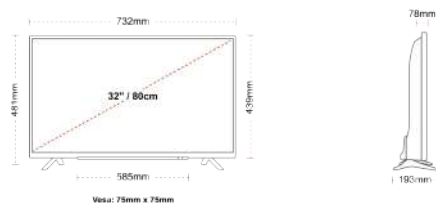

## SIZE

## DISPLAY

Screen Size (inch / cm)	32" / 80cm
Panel Type	Direct Back Light (DLED)
Resolution	FHD (1920 x 1080)
Brightness	250

## MECHANICAL

Boxed dimensions (mm)	95 x 128 x 530
Dimensions with stand (mm)	32 x 193 x 481
Dimensions without Stand (mm)	32 x 78 x 439
Gross Weight (kg)	7
Net Weight (kg)	4,7
VESA (Wall mount) WxH	75mm x 75mm
Screw Size	M4