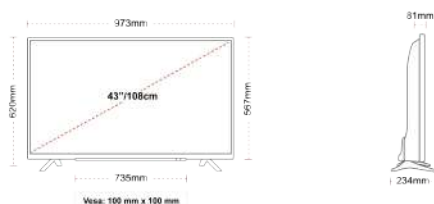

CONNECTIONS

SIZE

DISPLAY

Screen Size (inch / cm)	43" / 108cm
Panel Type	Direct Back Light (DLED)
Resolution	FHD (1920 x 1080)
Brightness	300

SOUND

Dolby Audio™	Yes
Audio Output Power (RMS)	8W
Speaker Type	Down Firing
Internal Subwoofer	No
DTS	No
Taajuuskorjain	band
Onkyo	No

MECHANICAL

Boxed dimensions (mm)	1085 x 154 x 710
Dimensions with stand (mm)	773 x 234 x 620
Dimensions without Stand (mm)	773 x 81 x 567
Gross Weight (kg)	12
Net Weight (kg)	7.5
VESA (Wall mount) WxH	100mm x 100mm
Screw Size	M4