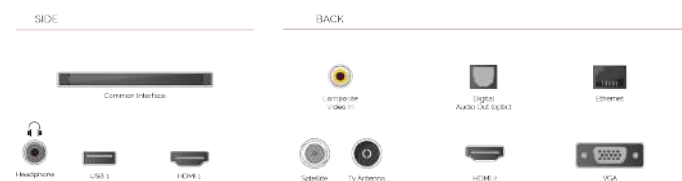

 **H D R 1 0**

Bringing you more ways to access HDR content, our TVs support the standard HDR video format, HDR10.

E

42kWh/1000

G

HDR
 60kWh/1000

HIGHLIGHTS

- 2 2
- 2 2 2 2
- 2 2
- 2 2
- 2
- 2 2 2

CONNECTIONS

SIZE

DISPLAY

Screen Size (inch / cm)	43" / 108cm
Panel Type	Direct Back Light (DLED)
Resolution	FHD (1920 x 1080)
Brightness	300

SOUND

Dolby Audio™	Yes
Audio Output Power (RMS)	8W
Speaker Type	Down Firing
Internal Subwoofer	No
DTS	No
Taajuuskorjain	band
Onkyo	No