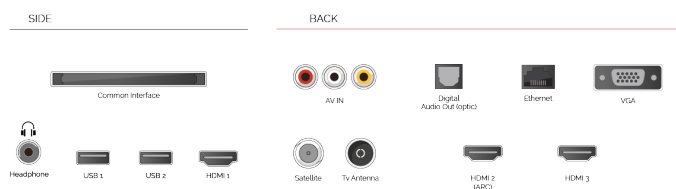

prime video

Indulge your appetite for high-quality home entertainment. Enjoy countless movies and TV shows as well as award-winning Prime Originals.

alexa | built-in

With Amazon Dash Replenishment, the Toshiba Smart TVs tracks your usage and automatically orders its own replacement batteries so you never run out.

F

32kWh/1000

HIGHLIGHTS

- ⌵ Full HD
- ⌵ 3x HDMI, 2x USB
- ⌵ Smart TV
- ⌵ Internal WLAN
- ⌵ Bluetooth

CONNECTIONS

SIZE

DISPLAY

Screen Size (inch / cm)	32" / 80cm
Panel Type	Direct Back Light (DLED)
Resolution	FHD (1920 x 1080)
Brightness	250