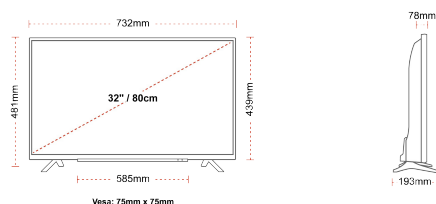

F

32kWh/1000

HIGHLIGHTS

- ⌵ Full HD
- ⌵ 3x HDMI, 2x USB
- ⌵ Smart TV
- ⌵ Internal WLAN
- ⌵ Bluetooth

CONNECTIONS

SIZE

DISPLAY

Screen Size (inch / cm)	32" / 80cm
Panel Type	Direct Back Light (DLED)
Resolution	FHD (1920 x 1080)
Brightness	250

MECHANICAL

Boxed dimensions (mm)	795 x 128 x 530
Dimensions with stand (mm)	732 x 193 x 481
Dimensions without Stand (mm)	732 x 78 x 439
Gross Weight (kg)	7
Net Weight (kg)	4,7
VESA (Wall mount) WxH	75mm x 75mm
Screw Size	M4