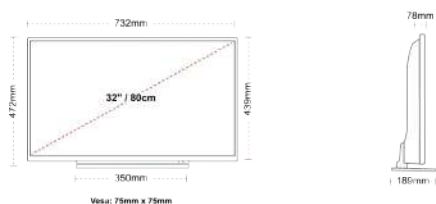

**HIGHLIGHTS**

- -
- d - RW - y
- -
- - x -G-y
- x -y S
- - -

**CONNECTIONS**

**SIZE**

**DISPLAY**

- Screen Size (inch / cm) -32" / 80cm
- Panel Type -Direct Back Light (DLED)
- Resolution -HD Ready (1366 x 768)
- Brightness -250

**MECHANICAL**

- Boxed dimensions (mm) -795 X 128 X 530
- Dimensions with stand (mm) -732 x 189 x 472
- Dimensions without Stand (mm) -732 x 78 x 439
- Gross Weight (kg) -7
- Net Weight (kg) -5
- VESA (Wall mount) WxH -75mm x 75mm
- Screw Size -M