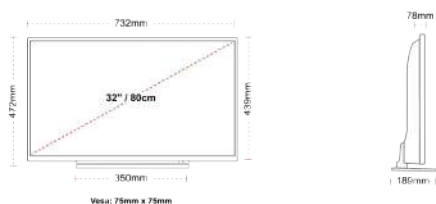

CONNECTIONS

SIZE

DISPLAY

- Screen Size (inch / cm) -32" / 80cm
- Panel Type -Direct Back Light (DLED)
- Resolution -HD Ready (1366 x 768)
- Brightness -250

SOUND

- Dolby Audio™ -Yes
- Audio Output Power (RMS) -2x6W
- Speaker Type -Down Firing
- Internal Subwoofer -No
- DTS -Yes
- Taajuuskorjain -5 band
- Onkyo -No

MECHANICAL

- Boxed dimensions (mm) -795 X 128 X 530
- Dimensions with stand (mm) -732 x 189 x 472
- Dimensions without Stand (mm) -732 x 78 x 439
- Gross Weight (kg) -7
- Net Weight (kg) -5
- VESA (Wall mount) WxH -75mm x 75mm
- Screw Size -M4