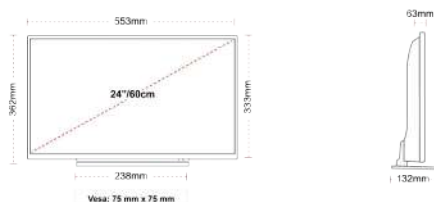

- -
- a - RW - y
- -
- - x -G-y
- x -y S
- - -

**CONNECTIONS**

**SIZE**

**DISPLAY**

- Screen Size (inch / cm) -24" / 60cm
- Panel Type -Edge LED (ELED)
- Resolution -HD Ready (1366 x 768)
- Brightness -220

**MECHANICAL**

- Boxed dimensions (mm) -625 x 110 x 460
- Dimensions with stand (mm) -553 x 132 x 362
- Dimensions without Stand (mm) -553 x 63 x 333
- Gross Weight (kg) -5,5
- Net Weight (kg) -3,6
- VESA (Wall mount) WxH -75mm x 75mm
- Screw Size -M4