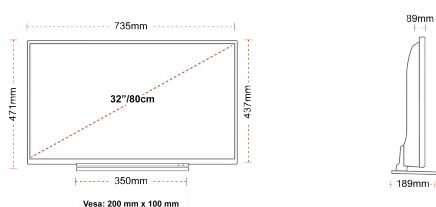

## SIZE

## DISPLAY

Screen Size (inch / cm)	32" / 80cm
Panel Type	DLED
Resolution	HD Ready (1366 x 768)
Brightness	250

## MECHANICAL

Boxed dimensions (mm)	795 x 154 x 555
Dimensions with stand (mm)	735 x 189 x 471
Dimensions without Stand (mm)	735 x 89 x 437
Gross Weight (kg)	8
Net Weight (kg)	6
VESA (Wall mount) WxH	200mm x 100mm