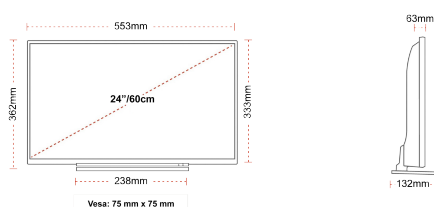

## SIZE

## DISPLAY

Screen Size (inch / cm)	24" / 60cm
Panel Type	DLED
Resolution	HD Ready (1366 x 768)
Brightness	220

## MECHANICAL

Boxed dimensions (mm)	625 x 110 x 460
Dimensions with stand (mm)	553 x 132 x 362
Dimensions without Stand (mm)	553 x 63 x 333
Gross Weight (kg)	6
Net Weight (kg)	4
VESA (Wall mount) WxH	75mm x 75mm