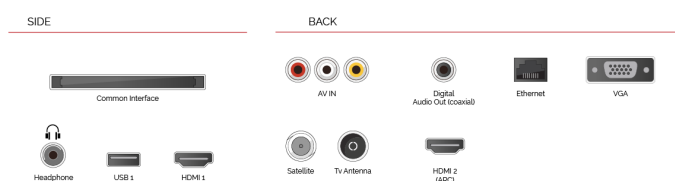

 **720p HD READY**

To watch TV in HD picture quality is to see and believe in the on-screen action. Catch additional detail in every scene for a more authentic viewer experience.

 **DVD Combi**

Save space and enjoy movie magic on-tap with Toshiba's DVD TVs.

HIGHLIGHTS

- ⊕ HD (High Definition) Ready
- ⊕ 2x HDMI, 1x USB
- ⊕ Smart TV
- ⊕ Internal WLAN & Bluetooth
- ⊕ DVD Combi
- ⊕ USB Recording

CONNECTIONS

SIZE

DISPLAY

Screen Size (inch / cm)	24" / 60cm
Panel Type	DLED
Resolution	HD Ready (1366 x 768)
Brightness	220