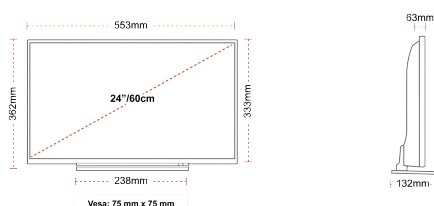

HIGHLIGHTS

- ⊕ HD (High Definition) Ready
- ⊕ 2x HDMI, 1x USB
- ⊕ Smart TV
- ⊕ Internal WLAN & Bluetooth
- ⊕ DVD Combi
- ⊕ USB Recording

CONNECTIONS

SIZE

DISPLAY

Screen Size (inch / cm)	24" / 60cm
Panel Type	DLED
Resolution	HD Ready (1366 x 768)
Brightness	220

MECHANICAL

Boxed dimensions (mm)	625 x 110 x 460
Dimensions with stand (mm)	553 x 132 x 362
Dimensions without Stand (mm)	553 x 63 x 333
Gross Weight (kg)	6
Net Weight (kg)	4
VESA (Wall mount) WxH	75mm x 75mm