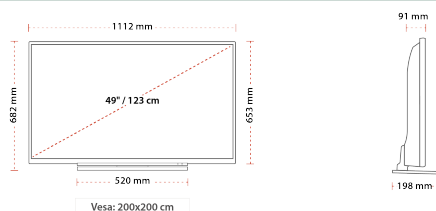

HIGHLIGHTS

- ⊗ Full HD (High Definition)
- ⊗ 3x HDMI™, 2x USB
- ⊗ Toshiba Smart Portal
- ⊗ Internal WLAN & Bluetooth
- ⊗ USB Recording
- ⊗ Eco Friendly Mode

CONNECTIONS

SIZE

DISPLAY

Screen Size (inch / cm)	49" / 124cm
Panel Type	D-LED
Resolution	FHD (1920 x 1080)
Brightness	300

MECHANICAL

Boxed dimensions (mm)	1215 x 165 x 775
Dimensions with stand (mm)	203 x 1112 x 686
Dimensions without Stand (mm)	91 x 1112 x 653
Gross Weight (kg)	18
Net Weight (kg)	14
VESA (Wall mount) WxH	200 x 200