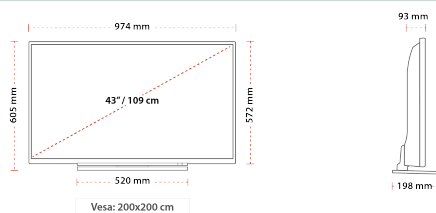

## SIZE

## DISPLAY

Screen Size (inch / cm)	43" / 109cm
Panel Type	D-LED
Resolution	FHD (1920 x 1080)
Brightness	300

## MECHANICAL

Boxed dimensions (mm)	1195 x 178 x 718
Dimensions with stand (mm)	198 x 974 x 605
Dimensions without Stand (mm)	93 x 974 x 572
Gross Weight (kg)	15,5
Net Weight (kg)	11,5
VESA (Wall mount) WxH	200 x 200