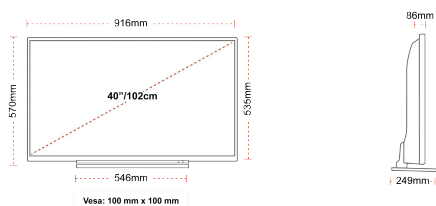

CONNECTIONS

SIZE

DISPLAY

Screen Size (inch / cm)	40" / 102cm
Panel Type	DLED
Resolution	Full HD (1920 x 1080)
Brightness	300

SOUND

Dolby Audio™	Yes
Audio Output Power (RMS)	2x8W
Speaker Type	Down Firing
Internal Subwoofer	No
Sound Modes	Music, Movie, Speech, Classic, Flat, User
DTS	DTS HD + DTS TruSurround
Taajuuskorjain	5 Band
Onkyo	No

MECHANICAL

Boxed dimensions (mm)	995 x 154 x 662
Dimensions with stand (mm)	916 x 249 x 570
Dimensions without Stand (mm)	916 x 86 x 535
VESA (Wall mount) WxH	100mm x 100mm

POWER / ENERGY

SDR Energy efficiency class	A+
Stand-By Energy Consumption (Average)	<0.5W
SDR on mode energy consumption (kWh / 1000h)	46W
Working Voltage - Frequency	220-240VAC 50Hz
Luminance %	%72
12V TV (Mobile TV)	No