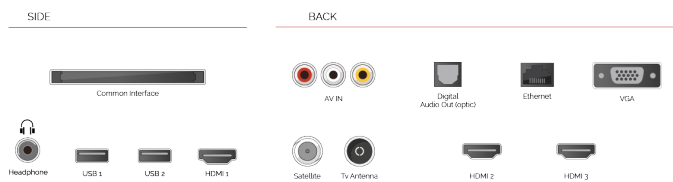

REC USB Video Recording

Sometimes once just isn't enough when it comes to watching your favourite programmes and movies. With this USB recording feature, you can watch and record your all-time favourite TV content.

HIGHLIGHTS

- ⊕ HD (High Definition) Ready
- ⊕ 3x HDMI™, 2x USB
- ⊕ Toshiba Smart Portal
- ⊕ Internal WLAN & Bluetooth
- ⊕ USB Recording
- ⊕ Eco Friendly Mode

CONNECTIONS

SIZE

DISPLAY

Screen Size (inch / cm)	32" / 81cm
Panel Type	D-LED
Resolution	HD (1366 x 768)
Brightness	250