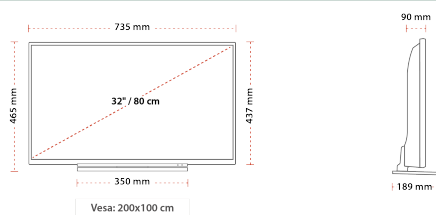

HIGHLIGHTS

- ⊕ HD (High Definition) Ready
- ⊕ 3x HDMI™, 2x USB
- ⊕ Toshiba Smart Portal
- ⊕ Internal WLAN & Bluetooth
- ⊕ USB Recording
- ⊕ Eco Friendly Mode

CONNECTIONS

SIZE

DISPLAY

Screen Size (inch / cm)	32" / 81cm
Panel Type	D-LED
Resolution	HD (1366 x 768)
Brightness	250

MECHANICAL

Boxed dimensions (mm)	915 x 154 x 585
Dimensions with stand (mm)	189 x 735 x 465
Dimensions without Stand (mm)	90 x 735 x 437
Gross Weight (kg)	8,5
Net Weight (kg)	5,5
VESA (Wall mount) WxH	200 x 100