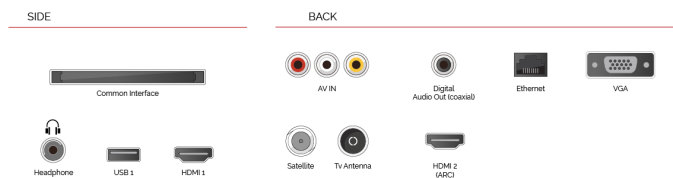

### REC USB Video Recording

Sometimes once just isn't enough when it comes to watching your favourite programmes and movies. With this USB recording feature, you can watch and record your all-time favourite TV content.

## HIGHLIGHTS

- ⌕ HD (High Definition) Ready
- ⌕ 2x HDMI™, 1x USB
- ⌕ Toshiba Smart Portal
- ⌕ Internal WLAN & Bluetooth
- ⌕ USB Recording
- ⌕ Eco Friendly Mode

## CONNECTIONS