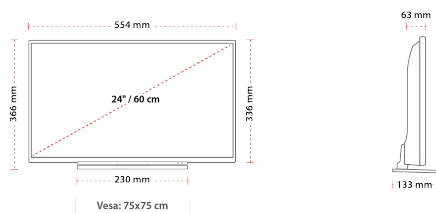

## SIZE

## DISPLAY

Screen Size (inch / cm)	24" / 60cm
Panel Type	E-LED
Resolution	HD (1366 x 768)
Brightness	220

## MECHANICAL

Boxed dimensions (mm)	700 x 110 x 418
Dimensions with stand (mm)	133 x 554 x 366
Dimensions without Stand (mm)	63 x 554 x 336
Gross Weight (kg)	5,5
Net Weight (kg)	3,6
VESA (Wall mount) WxH	75mm x 75mm