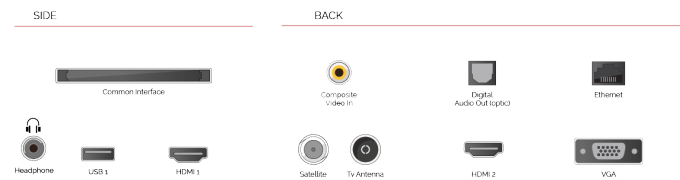

With Amazon Dash Replenishment, the Toshiba Smart TVs tracks your usage and automatically orders its own replacement batteries so you never run out.

 **SCREEN SHARE**

Share your most precious memories. Display photos from your smartphone or tablet on your big screen Toshiba TV.

F

32kWh/1000

HIGHLIGHTS

- ⊗ HD (High Definition) Ready
- ⊗ 2x HDMI, 1x USB
- ⊗ Smart TV
- ⊗ Internal WLAN

CONNECTIONS

SIZE

DISPLAY

Screen Size (inch / cm)	32" / 80cm
Panel Type	Direct Back Light (DLED)
Resolution	HD Ready (1366 x 768)
Brightness	250