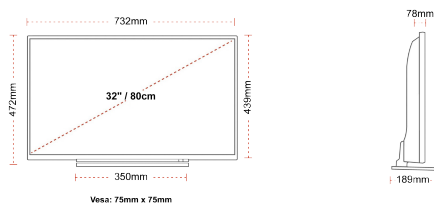

F

32kWh/1000

HIGHLIGHTS

- ⊗ HD (High Definition) Ready
- ⊗ 2x HDMI, 1x USB
- ⊗ Smart TV
- ⊗ Internal WLAN

CONNECTIONS

SIZE

DISPLAY

Screen Size (inch / cm)	32" / 80cm
Panel Type	Direct Back Light (DLED)
Resolution	HD Ready (1366 x 768)
Brightness	250

MECHANICAL

Boxed dimensions (mm)	795 x 128 x 530
Dimensions with stand (mm)	732 x 189 x 472
Dimensions without Stand (mm)	732 x 78 x 439
Gross Weight (kg)	7
Net Weight (kg)	5
VESA (Wall mount) WxH	75mm x 75mm
Screw Size	M4