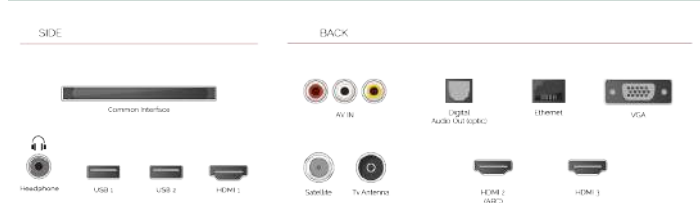

HDMI[®]
HIGH-DEFINITION MULTIMEDIA INTERFACE

Designed with HDMI™ port, Toshiba TVs make it easy for you to connect to multiple HD devices.

 **USB MEDIA PLAYER**

When you connect a USB storage device to your Toshiba TV, you can playback your downloaded music tracks and movies on the big screen.

F
32kWh/1000

HIGHLIGHTS

- ◁, L, M
- ▷, e, Sd
- ▷
- ▷
- ▷

CONNECTIONS

SIZE

DISPLAY

„Screen Size (inch / cm)	„32" / 80cm
„Panel Type	„Direct Back Light (DLED)
„Resolution	„HD Ready (1366 x 768)
„Brightness	„250