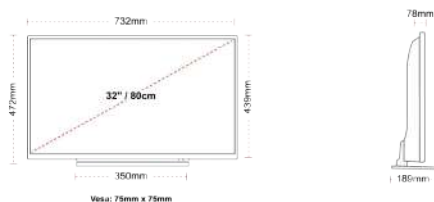

CONNECTIONS

SIZE

DISPLAY

- 2 Screen Size (inch / cm) 2 32" / 80cm
- 2 Panel Type 2 Direct Back Light (DLED)
- 2 Resolution 2 FHD (1920 x 1080)
- 2 Brightness 2 250

SOUND

- 2 Dolby Audio™ 2 Yes
- 2 Audio Output Power (RMS) 2 6W
- 2 Speaker Type 2 Down Firing
- 2 Internal Subwoofer 2 No
- 2 DTS 2 Yes
- 2 Taajuuskorjain 2 5 band
- 2 Onkyo 2 No

MECHANICAL

- 2 Boxed dimensions (mm) 2 95 X 128 X 530
- 2 Dimensions with stand (mm) 2 32 x 189 x 472
- 2 Dimensions without Stand (mm) 2 32 x 78 x 439
- 2 Gross Weight (kg) 2 7
- 2 Net Weight (kg) 2 5
- 2 VESA (Wall mount) WxH 2 75mm x 75mm
- 2 Screw Size 2 M4