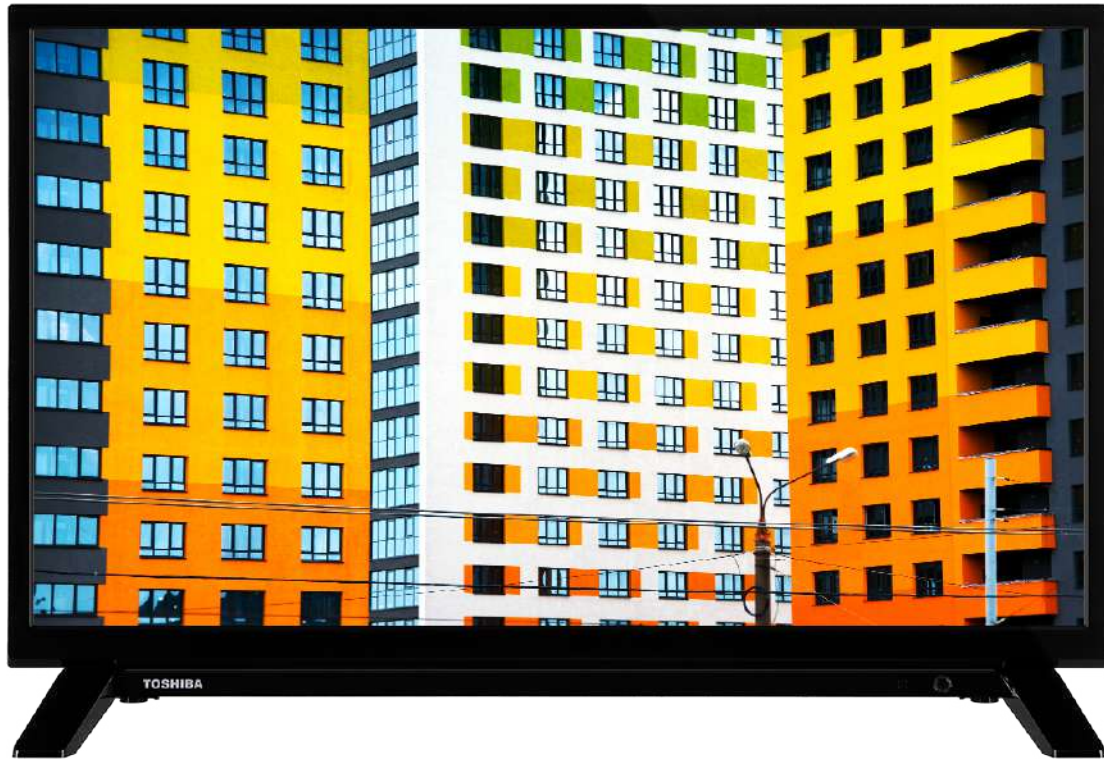

TOSHIBA

W/L21 Series

24W2163DB

EAN: 5055862332979

 SECURE
SMART TV

 NETFLIX

 prime video

 YouTube

 SCREEN SHARE

 Freeview Play

 Dolby Audio

 720p HD READY

To watch TV in HD picture quality is to see and believe in the on-screen action. Catch additional detail in every scene for a more authentic viewer experience.

 SMART TV

A whole new world of entertainment awaits you on your Toshiba big screen TV and it's all just one click away. Choose from Toshiba's huge range of music, video, TV and social media apps. With Netflix®, Prime Video or YouTube™, you will find plenty of content.

F

22kWh/1000

G

HIGHLIGHTS

- 2 2
- 2 2 2 2
- 2 2
- 2 2
- 2
- 2 2 2

SIZE

DISPLAY

Screen Size (inch / cm)	24" / 60cm
Panel Type	Edge LED (ELED)
Resolution	HD Ready (1366 x 768)
Brightness	220