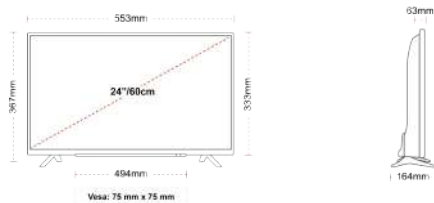

F

22kWh/1000

G

HIGHLIGHTS

- 2 2
- 2 2 2 2
- 2 2
- 2 2
- 2
- 2 2 2

SIZE

DISPLAY

Screen Size (inch / cm)	24" / 60cm
Panel Type	Edge LED (ELED)
Resolution	HD Ready (1366 x 768)
Brightness	220

MECHANICAL

Boxed dimensions (mm)	625 x 110 x 460
Dimensions with stand (mm)	553 x 164 x 367
Dimensions without Stand (mm)	553 x 63 x 333
Gross Weight (kg)	25,5
Net Weight (kg)	23,4
VESA (Wall mount) WxH	75mm x 75mm