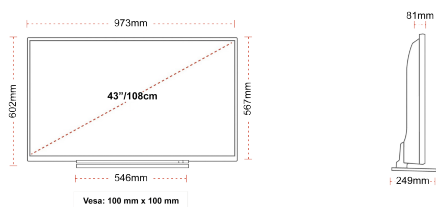

### SIZE

### DISPLAY

|                         |                          |
|-------------------------|--------------------------|
| Screen Size (inch / cm) | 43" / 108cm              |
| Panel Type              | Direct Back Light (DLED) |
| Resolution              | FHD (1920 x 1080)        |
| Brightness              | 300                      |

### MECHANICAL

|                               |                  |
|-------------------------------|------------------|
| Boxed dimensions (mm)         | 1085 x 154 x 710 |
| Dimensions with stand (mm)    | 973 x 249 x 599  |
| Dimensions without Stand (mm) | 973 x 81 x 567   |
| Gross Weight (kg)             | 14               |
| Net Weight (kg)               | 10               |
| VESA (Wall mount) WxH         | 100mm x 100mm    |
| Screw Size                    | M4               |