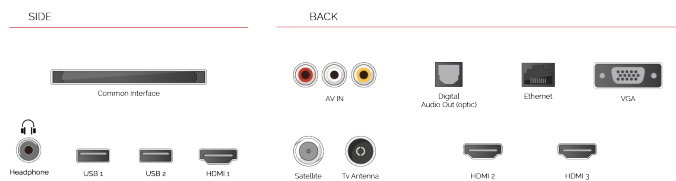

CONNECTIONS

SIZE

DISPLAY

Screen Size (inch / cm)	43" / 108cm
Panel Type	Direct Back Light (DLED)
Resolution	FHD (1920 x 1080)
Brightness	300

SOUND

Dolby Audio™	Yes
Audio Output Power (RMS)	2x8W
Speaker Type	Down Firing
Internal Subwoofer	No
Sound Modes	Music, Movie, Speech, Classic, Flat, User
DTS	No
Taajuuskorjain	5 band
Onkyo	No