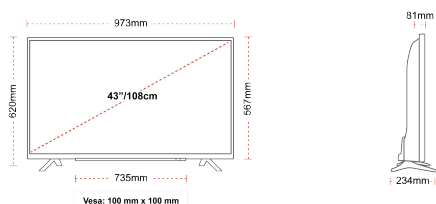

CONNECTIONS

SIZE

DISPLAY

Screen Size (inch / cm)	43" / 108cm
Panel Type	Direct Back Light (DLED)
Resolution	FHD (1920 x 1080)
Brightness	300

SOUND

Dolby Audio™	Yes
Audio Output Power (RMS)	2x8W
Speaker Type	Down Firing
Internal Subwoofer	No
Sound Modes	Music, Movie, Speech, Classic, Flat, User
DTS	No
Taajuuskorjain	5 band
Onkyo	No

MECHANICAL

Boxed dimensions (mm)	1085 x 154 x 710
Dimensions with stand (mm)	973 x 234 x 620
Dimensions without Stand (mm)	973 x 81 x 567
Gross Weight (kg)	11
Net Weight (kg)	8
VESA (Wall mount) WxH	100mm x 100mm
Screw Size	M4