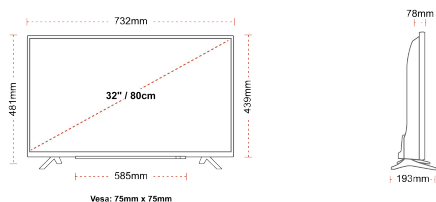

**HIGHLIGHTS**

- ⊞ Android TV
- ⊞ Google Assistant
- ⊞ Chromecast Built in
- ⊞ Google Play Store
- ⊞ 3x HDMI, 2x USB
- ⊞ Internal WLAN & Bluetooth

**CONNECTIONS**

**SIZE**

**DISPLAY**

Screen Size (inch / cm)	32" / 80cm
Panel Type	Direct Back Light (DLED)
Resolution	FHD (1920 x 1080)
Brightness	250

**MECHANICAL**

Boxed dimensions (mm)	795 x 128 x 530
Dimensions with stand (mm)	732 x 193 x 481
Dimensions without Stand (mm)	732 x 78 x 439
Gross Weight (kg)	7
Net Weight (kg)	4,7
VESA (Wall mount) WxH	75mm x 75mm
Screw Size	M4