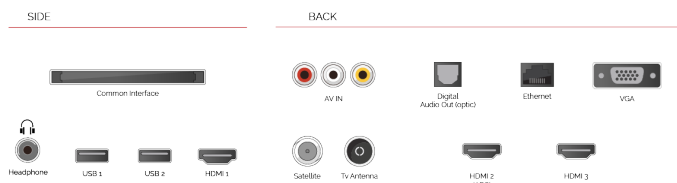

**HIGHLIGHTS**

- ⊞ Android TV
- ⊞ Google Assistant
- ⊞ Chromecast Built in
- ⊞ Google Play Store
- ⊞ 3x HDMI, 2x USB
- ⊞ Internal WLAN & Bluetooth

**CONNECTIONS**

**SIZE**

**DISPLAY**

Screen Size (inch / cm)	32" / 80cm
Panel Type	Direct Back Light (DLED)
Resolution	FHD (1920 x 1080)
Brightness	250