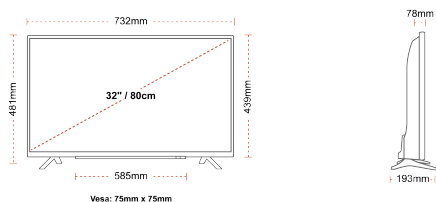

**SIZE**

**DISPLAY**

Screen Size (inch / cm)	32" / 80cm
Panel Type	Direct Back Light (DLED)
Resolution	HD Ready (1366 x 768)
Brightness	250

**SOUND**

Dolby Audio™	Yes
Audio Output Power (RMS)	2x6W
Speaker Type	Down Firing
Internal Subwoofer	No
Sound Modes	Music, Movie, Speech, Classic, Flat, User
DTS	No
Taajuuskorjain	5 band
Onkyo	No

**MECHANICAL**

Boxed dimensions (mm)	795 x 128 x 530
Dimensions with stand (mm)	732 x 193 x 481
Dimensions without Stand (mm)	732 x 78 x 439
Gross Weight (kg)	7
Net Weight (kg)	4,7
VESA (Wall mount) WxH	75mm x 75mm
Screw Size	M4