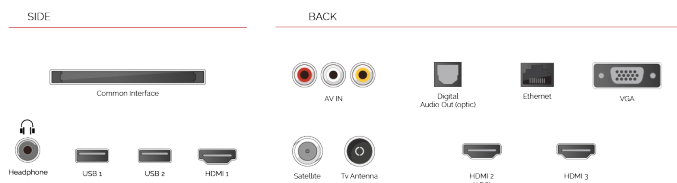

**SIZE**

**DISPLAY**

Screen Size (inch / cm)	32" / 80cm
Panel Type	Direct Back Light (DLED)
Resolution	HD Ready (1366 x 768)
Brightness	250

**SOUND**

Dolby Audio™	Yes
Audio Output Power (RMS)	2x6W
Speaker Type	Down Firing
Internal Subwoofer	No
Sound Modes	Music, Movie, Speech, Classic, Flat, User
DTS	No
Taajuuskorjain	5 band
Onkyo	No