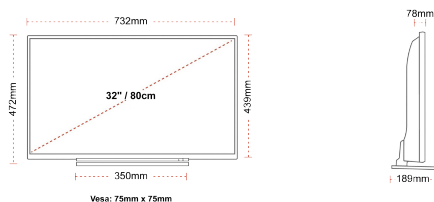

**SIZE**

**DISPLAY**

Screen Size (inch / cm)	32" / 80cm
Panel Type	Direct Back Light (DLED)
Resolution	HD Ready (1366 x 768)
Brightness	250

**SOUND**

Dolby Audio™	Yes
Audio Output Power (RMS)	2x6W
Speaker Type	Down Firing
Internal Subwoofer	No
Sound Modes	Music, Movie, Speech, Classic, Flat, User
DTS	No
Taajuuskorjain	5 band
Onkyo	No

**MECHANICAL**

Boxed dimensions (mm)	795 x 128 x 530
Dimensions with stand (mm)	732 x 189 x 472
Dimensions without Stand (mm)	732 x 78 x 439ac
Gross Weight (kg)	7
Net Weight (kg)	5
VESA (Wall mount) WxH	75mm x 75mm
Screw Size	M4