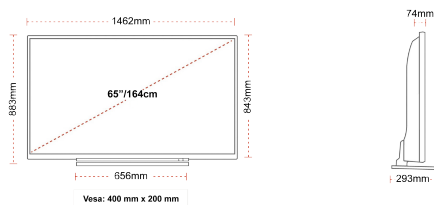

CONNECTIONS

SIZE

DISPLAY

Screen Size (inch / cm)	65" / 164cm
Panel Type	Direct Back Light (DLED)
Resolution	Ultra HD (3840 x 2160)
Brightness	350

SOUND

Dolby Audio™	Yes
Audio Output Power (RMS)	2x12W
Speaker Type	Down Firing
Internal Subwoofer	Yes
Sound Modes	Music, Movie, Speech, Classic, Flat, User
DTS	Yes
Taajuuskorjain	5 band
Onkyo	Sound by Onkyo

MECHANICAL

Boxed dimensions (mm)	1620 x 165 x 995
Dimensions with stand (mm)	1462 x 293 x 883
Dimensions without Stand (mm)	1462 x 74 x 843
Gross Weight (kg)	31
Net Weight (kg)	24
VESA (Wall mount) WxH	400mm x 200mm
Screw Size	M6