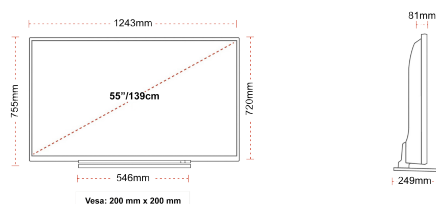

DISPLAY

Screen Size (inch / cm)	55" / 139cm
Panel Type	Direct Back Light (DLED)
Resolution	Ultra HD (3840 x 2160)
Brightness	350

SOUND

Dolby Audio™	Yes
Audio Output Power (RMS)	2x10W
Speaker Type	Down Firing
Internal Subwoofer	No
Sound Modes	Music, Movie, Speech, Classic, Flat, User
DTS	Yes
Taajuuskorjain	5 band
Onkyo	Sound by Onkyo

MECHANICAL

Boxed dimensions (mm)	1369 x 154 x 860
Dimensions with stand (mm)	1243 x 249 x 754
Dimensions without Stand (mm)	1243 x 81 x 719
Gross Weight (kg)	21
Net Weight (kg)	16
VESA (Wall mount) WxH	200mm x 200mm