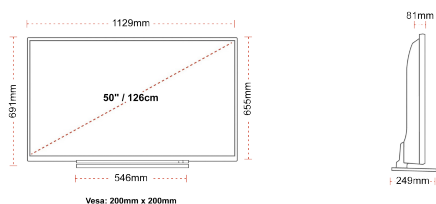

CONNECTIONS

SIZE

DISPLAY

Screen Size (inch / cm)	50" / 126cm
Panel Type	Direct Back Light (DLED)
Resolution	Ultra HD (3840 x 2160)
Brightness	350

SOUND

Dolby Audio™	Yes
Audio Output Power (RMS)	2x10W
Speaker Type	Down Firing
Internal Subwoofer	No
Sound Modes	Music, Movie, Speech, Classic, Flat, User
DTS	Yes
Taajuuskorjain	5 band
Onkyo	Sound by Onkyo

MECHANICAL

Boxed dimensions (mm)	1215 x 154 x 780
Dimensions with stand (mm)	1129 x 249 x 691
Dimensions without Stand (mm)	1129 x 81 x 655
Gross Weight (kg)	17
Net Weight (kg)	13
VESA (Wall mount) WxH	200mm x 200mm
Screw Size	M6