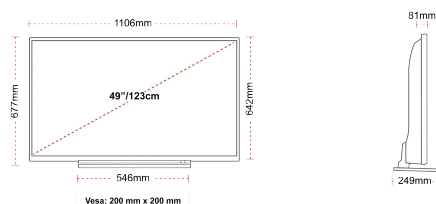

CONNECTIONS

SIZE

DISPLAY

Screen Size (inch / cm)	49" / 123cm
Panel Type	Direct Back Light (DLED)
Resolution	Ultra HD (3840 x 2160)
Brightness	350

SOUND

Dolby Audio™	Yes
Audio Output Power (RMS)	2x10W
Speaker Type	Down Firing
Internal Subwoofer	No
Sound Modes	Music, Movie, Speech, Classic, Flat, User
DTS	Yes
Taajuuskorjain	5 band
Onkyo	Sound by Onkyo

MECHANICAL

Boxed dimensions (mm)	1195 x 154 x 765
Dimensions with stand (mm)	1106 x 249 x 673
Dimensions without Stand (mm)	1106 x 81 x 641
Gross Weight (kg)	17
Net Weight (kg)	12
VESA (Wall mount) WxH	200mm x 200mm
Screw Size	M6