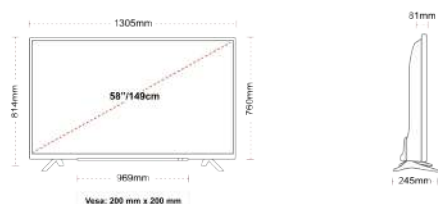

E

70kWh/1000

G

HDR
 110kWh/1000

HIGHLIGHTS

- 0 y 0 y
- 0 0
- 0 y 0 y
- 0 y SR00
- 0 0 t
- 0 y 0 u

CONNECTIONS

SIZE

DISPLAY

- Screen Size (inch / cm) 58" / 146cm
- Panel Type Direct Back Light (DLED)
- Resolution Ultra HD (3840 x 2160)
- Brightness 350

SOUND

- Dolby Audio™ Yes
- Audio Output Power (RMS) 2x10W
- Speaker Type Down Firing
- Internal Subwoofer No
- Sound Modes Music, Movie, Speech, Classic, Flat, User
- DTS Yes
- Taajuuskorjain 5 band
- Onkyo No

MECHANICAL

- Boxed dimensions (mm) 430 x 154 x 899
- Dimensions with stand (mm) 305 x 245 x 814
- Dimensions without Stand (mm) 305 x 81 x 760
- Gross Weight (kg) 20
- Net Weight (kg) 6
- VESA (Wall mount) WxH 200mm x 200mm
- Screw Size M6