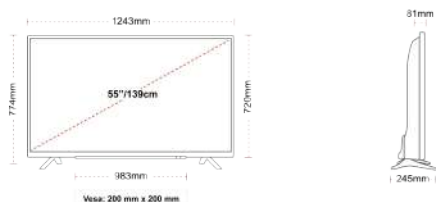

CONNECTIONS

SIZE

DISPLAY

- Screen Size (inch / cm) 55" / 139cm
- Panel Type Direct Back Light (DLED)
- Resolution Ultra HD (3840 x 2160)
- Brightness 350

SOUND

- Dolby Audio™ Yes
- Audio Output Power (RMS) 2x10W
- Speaker Type Down Firing
- Internal Subwoofer No
- Sound Modes Music, Movie, Speech, Classic, Flat, User
- DTS Yes
- Taajuuskorjain 5 band
- Onkyo No

MECHANICAL

- Boxed dimensions (mm) 369 x 154 x 860
- Dimensions with stand (mm) 243 x 245 x 765
- Dimensions without Stand (mm) 243 x 81 x 719
- Gross Weight (kg) 9
- Net Weight (kg) 4
- VESA (Wall mount) WxH 200mm x 200mm
- Screw Size M6