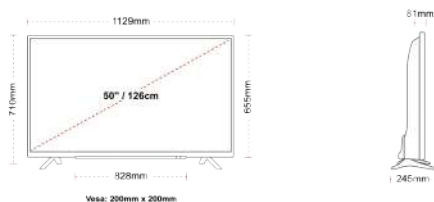

G
71kWh/1000

G
HDR
98kWh/1000

HIGHLIGHTS

- 0 y 0 y
- 0 0
- 0 y 0 0 y
- 0 y SR00
- 0 0 t
- 0 0 y 0 0 u

CONNECTIONS

SIZE

DISPLAY

- Screen Size (inch / cm) 50" / 126cm
- Panel Type Direct Back Light (DLED)
- Resolution Ultra HD (3840 x 2160)
- Brightness 350

MECHANICAL

- Boxed dimensions (mm) 215 x 154 x 780
- Dimensions with stand (mm) 129 x 245 x 710
- Dimensions without Stand (mm) 129 x 81 x 655
- Gross Weight (kg) 5
- Net Weight (kg) 1
- VESA (Wall mount) WxH 200mm x 200mm
- Screw Size M6